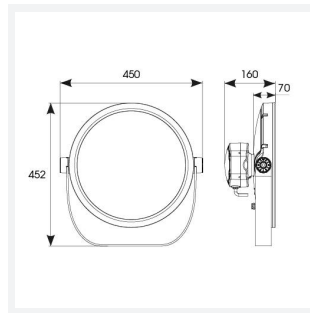

PRODUCT FEATURES

- High performance projector with a vast number of customisation options suitable for all commercial, hospitality, retail and industrial applications
- Beam angle options ranging from 8° up to 60° ensure suitability for most applications
- Low glare hood and honeycomb film accessories available for projects when glare optimisation and upward lighting are considerations
- Die-cast construction provides sleek and modern appearance, perfect for architectural applications
- Multiple control options available, DALI (as standard), DMX and Casambi (35W and 100W only) as well as an extensive collection of CCT options (2000K, 2200K, 2700K, 3000K, 4000K, 5000K, TW, RGBW) provide complete control and light output for even the most complex of projects

GENERAL INFORMATION

Wattage	100W
Beam Angle	30°
CRI	80
CCT	RGBW (RGB+4000K)
Input	220-240V
Operating Temp	-30°C - 50°C
SDCM	6
Product Weight without Packaging	10 kg

TECHNICAL INFORMATION

Light Source	LED
Colour / Finish	Silver
IP Rating	IP66
Class Protection	1
Internal / External	Internal / External
Surface / Recessed / Suspended	Floor, Pole, Wall
Lumen Depreciation	L70 54,000h
Warranty (Years)	5
CE Mark	Yes
Diameter	394 mm
Height	452 mm