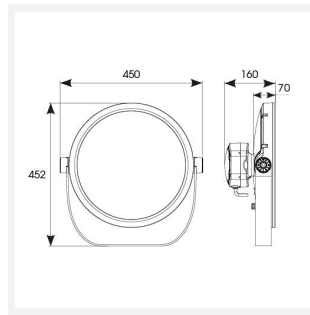

PRODUCT FEATURES

- High performance projector with a vast number of customisation options suitable for all commercial, hospitality, retail and industrial applications
- Beam angle options ranging from 8° up to 60° ensure suitability for most applications
- Low glare hood and honeycomb film accessories available for projects when glare optimisation and upward lighting are considerations
- Die-cast construction provides sleek and modern appearance, perfect for architectural applications
- Multiple control options available, DALI (as standard), DMX and Casambi (35W and 100W only) as well as an extensive collection of CCT options (2000K, 2200K, 2700K, 3000K, 4000K, 5000K, TW, RGBW) provide complete control and light output for even the most complex of projects

GENERAL INFORMATION	
Wattage	100W
Beam Angle	60°
CRI	80
CCT	RGBW (RGB+4000K)
Input	220-240V
Operating Temp	-30°C - 50°C
SDCM	6
Product Weight without Packaging	10 kg

TECHNICAL INFORMATION	
Light Source	LED
Colour / Finish	Silver
IP Rating	IP66
Class Protection	1
Internal / External	Internal / External
Surface / Recessed / Suspended	Floor, Pole, Wall
Lumen Depreciation	L70 54,000h
Warranty (Years)	5
CE Mark	Yes
Diameter	394 mm
Height	452 mm