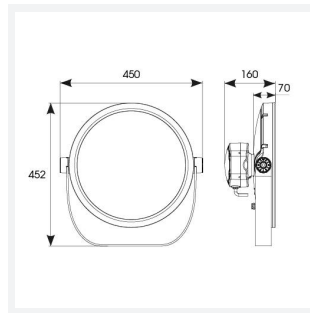

PRODUCT FEATURES

- High performance projector with a vast number of customisation options suitable for all commercial, hospitality, retail and industrial applications
- Beam angle options ranging from 8° up to 60° ensure suitability for most applications
- Low glare hood and honeycomb film accessories available for projects when glare optimisation and upward lighting are considerations
- Die-cast construction provides sleek and modern appearance, perfect for architectural applications
- Multiple control options available, DALI (as standard), DMX and Casambi (35W and 100W only) as well as an extensive collection of CCT options (2000K, 2200K, 2700K, 3000K, 4000K, 5000K, TW, RGBW) provide complete control and light output for even the most complex of projects

GENERAL INFORMATION

Wattage	100W
Beam Angle	60°
CRI	80
CCT	RGBW (RGB+4000K)
Input	220/240V
Operating Temp	-30°C - 50°C
SDCM	6
Product Weight without Packaging	10 kg

TECHNICAL INFORMATION

Light Source	LED
Colour / Finish	Silver
IP Rating	IP66
Class Protection	1
Internal / External	Internal / External
Surface / Recessed / Suspended	Floor, Pole, Wall
Lumen Depreciation	L70 54,000h
Warranty (Years)	5
CE Mark	Yes
Diameter	394 mm
Height	452 mm