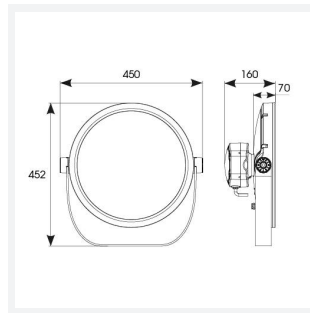

PRODUCT FEATURES

- High performance projector with a vast number of customisation options suitable for all commercial, hospitality, retail and industrial applications
- Beam angle options ranging from 8° up to 60° ensure suitability for most applications
- Low glare hood and honeycomb film accessories available for projects when glare optimisation and upward lighting are considerations
- Die-cast construction provides sleek and modern appearance, perfect for architectural applications
- Multiple control options available, DALI (as standard), DMX and Casambi (35W and 100W only) as well as an extensive collection of CCT options (2000K, 2200K, 2700K, 3000K, 4000K, 5000K, TW, RGBW) provide complete control and light output for even the most complex of projects

GENERAL INFORMATION

Wattage	100W
Beam Angle	60°
CRI	80
CCT	RGBW (RGB+4000K)
Input	220-240V
Operating Temp	-30°C - 50°C
SDCM	6
Product Weight without Packaging	10 kg

TECHNICAL INFORMATION

Light Source	LED
Colour / Finish	Silver
IP Rating	IP66
Class Protection	1
Internal / External	Internal / External
Surface / Recessed / Suspended	Floor, Pole, Wall
Lumen Depreciation	L70 54,000h
Warranty (Years)	5
CE Mark	Yes
Diameter	394 mm
Height	452 mm