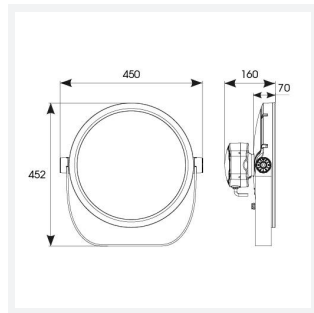

PRODUCT FEATURES

- High performance projector with a vast number of customisation options suitable for all commercial, hospitality, retail and industrial applications
- Beam angle options ranging from 8° up to 60° ensure suitability for most applications
- Low glare hood and honeycomb film accessories available for projects when glare optimisation and upward lighting are considerations
- Die-cast construction provides sleek and modern appearance, perfect for architectural applications
- Multiple control options available, DALI (as standard), DMX and Casambi (35W and 100W only) as well as an extensive collection of CCT options (2000K, 2200K, 2700K, 3000K, 4000K, 5000K, TW, RGBW) provide complete control and light output for even the most complex of projects

GENERAL INFORMATION

Wattage	100W
Beam Angle	8°
CRI	80
CCT	RGBW (RGB+4000K)
Input	220-240V
Operating Temp	-30°C - 50°C
SDCM	6
Product Weight without Packaging	10 kg

TECHNICAL INFORMATION

Light Source	LED
Colour / Finish	Silver
IP Rating	IP66
Class Protection	1
Internal / External	Internal / External
Surface / Recessed / Suspended	Floor, Pole, Wall
Lumen Depreciation	L70 54,000h
Warranty (Years)	5
CE Mark	Yes
Diameter	394 mm
Height	452 mm