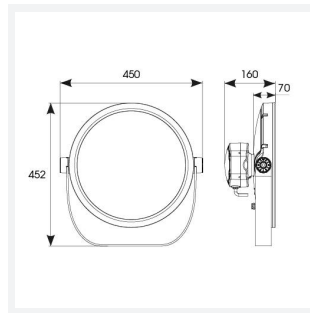

PRODUCT FEATURES

- High performance projector with a vast number of customisation options suitable for all commercial, hospitality, retail and industrial applications
- Beam angle options ranging from 8° up to 60° ensure suitability for most applications
- Low glare hood and honeycomb film accessories available for projects when glare optimisation and upward lighting are considerations
- Die-cast construction provides sleek and modern appearance, perfect for architectural applications
- Multiple control options available, DALI (as standard), DMX and Casambi (35W and 100W only) as well as an extensive collection of CCT options (2000K, 2200K, 2700K, 3000K, 4000K, 5000K, TW, RGBW) provide complete control and light output for even the most complex of projects

GENERAL INFORMATION

Wattage	100W
Beam Angle	8°
CRI	80
CCT	RGBW (RGB+4000K)
Input	220-240V
Operating Temp	-30°C - 50°C
SDCM	6
Product Weight without Packaging	10 kg

TECHNICAL INFORMATION

Light Source	LED
Colour / Finish	Silver
IP Rating	IP66
Class Protection	1
Internal / External	Internal / External
Surface / Recessed / Suspended	Floor, Pole, Wall
Lumen Depreciation	L70 54,000h
Warranty (Years)	5
CE Mark	Yes
Diameter	394 mm
Height	452 mm