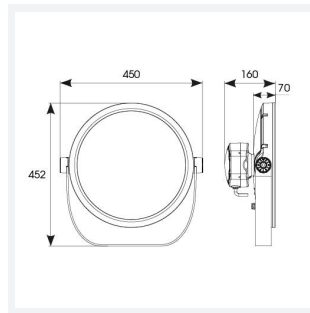

PRODUCT FEATURES

- High performance projector with a vast number of customisation options suitable for all commercial, hospitality, retail and industrial applications
- Beam angle options ranging from 8° up to 60° ensure suitability for most applications
- Low glare hood and honeycomb film accessories available for projects when glare optimisation and upward lighting are considerations
- Die-cast construction provides sleek and modern appearance, perfect for architectural applications
- Multiple control options available, DALI (as standard), DMX and Casambi (35W and 100W only) as well as an extensive collection of CCT options (2000K, 2200K, 2700K, 3000K, 4000K, 5000K, TW, RGBW) provide complete control and light output for even the most complex of projects

GENERAL INFORMATION

Wattage	100W
Beam Angle	8°
CRI	80
CCT	RGBW (RGB+4000K)
Input	220/240V
Operating Temp	-30°C - 50°C
SDCM	6
Product Weight without Packaging	10 kg

TECHNICAL INFORMATION

Light Source	LED
Colour / Finish	Silver
IP Rating	IP66
Class Protection	1
Internal / External	Internal / External
Surface / Recessed / Suspended	Floor, Pole, Wall
Lumen Depreciation	L70 54,000h
Warranty (Years)	5
CE Mark	Yes
Diameter	394 mm
Height	452 mm