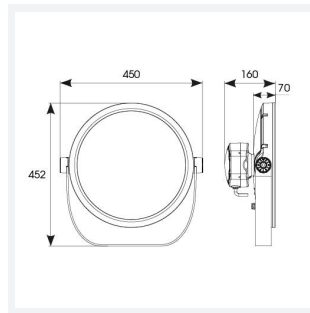

PRODUCT FEATURES

- High performance projector with a vast number of customisation options suitable for all commercial, hospitality, retail and industrial applications
- Beam angle options ranging from 8° up to 60° ensure suitability for most applications
- Low glare hood and honeycomb film accessories available for projects when glare optimisation and upward lighting are considerations
- Die-cast construction provides sleek and modern appearance, perfect for architectural applications
- Multiple control options available, DALI (as standard), DMX and Casambi (35W and 100W only) as well as an extensive collection of CCT options (2000K, 2200K, 2700K, 3000K, 4000K, 5000K, TW, RGBW) provide complete control and light output for even the most complex of projects

GENERAL INFORMATION

Wattage	100W
Beam Angle	12°
CRI	80
CCT	RGBW (RGB+4000K)
Input	220/240V
Operating Temp	-30°C - 50°C
SDCM	6
Product Weight without Packaging	10 kg

TECHNICAL INFORMATION

Light Source	LED
Colour / Finish	Silver
IP Rating	IP66
Class Protection	1
Internal / External	Internal / External
Surface / Recessed / Suspended	Floor, Pole, Wall
Lumen Depreciation	L70 54,000h
Warranty (Years)	5
CE Mark	Yes
Diameter	394 mm
Height	452 mm