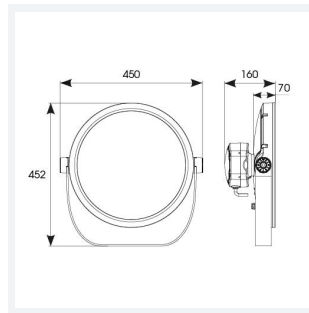

PRODUCT FEATURES

- High performance projector with a vast number of customisation options suitable for all commercial, hospitality, retail and industrial applications
- Beam angle options ranging from 8° up to 60° ensure suitability for most applications
- Low glare hood and honeycomb film accessories available for projects when glare optimisation and upward lighting are considerations
- Die-cast construction provides sleek and modern appearance, perfect for architectural applications
- Multiple control options available, DALI (as standard), DMX and Casambi (35W and 100W only) as well as an extensive collection of CCT options (2000K, 2200K, 2700K, 3000K, 4000K, 5000K, TW, RGBW) provide complete control and light output for even the most complex of projects

GENERAL INFORMATION

Wattage	100W
Beam Angle	12°
CRI	80
CCT	RGBW (RGB+4000K)
Input	220-240V
Operating Temp	-30°C - 50°C
SDCM	6
Product Weight without Packaging	10 kg

TECHNICAL INFORMATION

Light Source	LED
Colour / Finish	Silver
IP Rating	IP66
Class Protection	1
Internal / External	Internal / External
Surface / Recessed / Suspended	Floor, Pole, Wall
Lumen Depreciation	L70 54,000h
Warranty (Years)	5
CE Mark	Yes
Diameter	394 mm
Height	452 mm