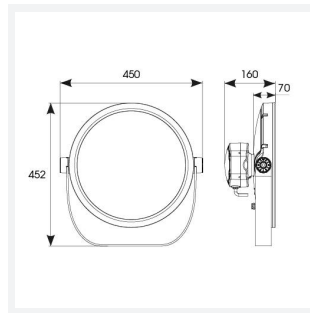

PRODUCT FEATURES

- High performance projector with a vast number of customisation options suitable for all commercial, hospitality, retail and industrial applications
- Beam angle options ranging from 8° up to 60° ensure suitability for most applications
- Low glare hood and honeycomb film accessories available for projects when glare optimisation and upward lighting are considerations
- Die-cast construction provides sleek and modern appearance, perfect for architectural applications
- Multiple control options available, DALI (as standard), DMX and Casambi (35W and 100W only) as well as an extensive collection of CCT options (2000K, 2200K, 2700K, 3000K, 4000K, 5000K, TW, RGBW) provide complete control and light output for even the most complex of projects

GENERAL INFORMATION

Wattage	100W
Beam Angle	20/60°
CRI	80
CCT	RGBW (RGB+4000K)
Input	220-240V
Operating Temp	-30°C - 50°C
SDCM	6
Product Weight without Packaging	10 kg

TECHNICAL INFORMATION

Light Source	LED
Colour / Finish	Silver
IP Rating	IP66
Class Protection	1
Internal / External	Internal / External
Surface / Recessed / Suspended	Floor, Pole, Wall
Lumen Depreciation	L70 54,000h
Warranty (Years)	5
CE Mark	Yes
Diameter	394 mm
Height	452 mm