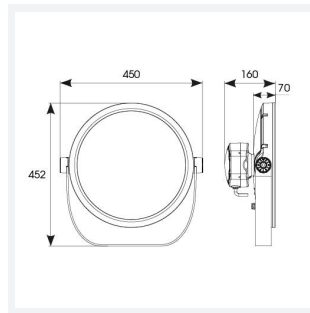

PRODUCT FEATURES

- High performance projector with a vast number of customisation options suitable for all commercial, hospitality, retail and industrial applications
- Beam angle options ranging from 8° up to 60° ensure suitability for most applications
- Low glare hood and honeycomb film accessories available for projects when glare optimisation and upward lighting are considerations
- Die-cast construction provides sleek and modern appearance, perfect for architectural applications
- Multiple control options available, DALI (as standard), DMX and Casambi (35W and 100W only) as well as an extensive collection of CCT options (2000K, 2200K, 2700K, 3000K, 4000K, 5000K, TW, RGBW) provide complete control and light output for even the most complex of projects

GENERAL INFORMATION

Wattage	100W
Beam Angle	20/60°
CRI	80
CCT	RGBW (RGB+4000K)
Input	220/240V
Operating Temp	-30°C - 50°C
SDCM	6
Product Weight without Packaging	10 kg

TECHNICAL INFORMATION

Light Source	LED
Colour / Finish	Silver
IP Rating	IP66
Class Protection	1
Internal / External	Internal / External
Surface / Recessed / Suspended	Floor, Pole, Wall
Lumen Depreciation	L70 54,000h
Warranty (Years)	5
CE Mark	Yes
Diameter	394 mm
Height	452 mm