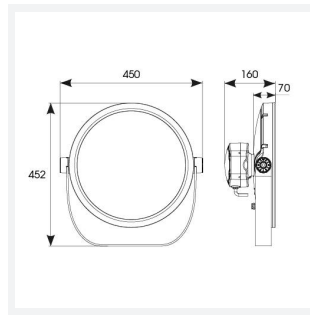

Kamar

Kamar Floodlight 3 RGBW 3000K 30° Symmetrical
Code: AKAR3/1/RGBW30/WB/OCTO

Category	Floodlights
Application	Commercial, Hospitality, Industrial, Outdoor, Retail
Specification	Performance

PRODUCT FEATURES

GENERAL INFORMATION

Wattage	100W
Beam Angle	30°
CRI	80
CCT	RGBW (RGB+3000K)
Input	220-240V
Operating Temp	-30°C - 50°C
SDCM	6
Product Weight without Packaging	10 kg

TECHNICAL INFORMATION

Light Source	LED
Colour / Finish	Silver
IP Rating	IP66
Class Protection	1
Internal / External	Internal / External
Surface / Recessed / Suspended	Floor, Pole, Wall
Lumen Depreciation	L70 54,000h
Warranty (Years)	5
CE Mark	Yes
Diameter	394 mm
Height	452 mm