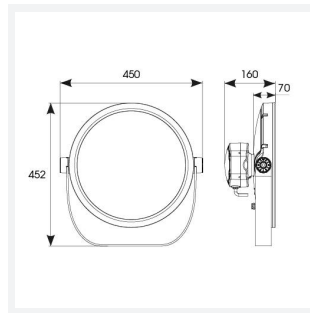

Kamar

Kamar Floodlight 3 RGBW 3000K 30° Symmetrical
Code: AKAR3/1/RGBW30/WB/DMX

Category	Floodlights
Application	Commercial, Hospitality, Industrial, Outdoor, Retail
Specification	Performance

PRODUCT FEATURES

GENERAL INFORMATION

Wattage	100W
Beam Angle	30°
CRI	80
CCT	RGBW (RGB+3000K)
Input	220/240V
Operating Temp	-30°C - 50°C
SDCM	6
Product Weight without Packaging	10 kg

TECHNICAL INFORMATION

Light Source	LED
Colour / Finish	Silver
IP Rating	IP66
Class Protection	1
Internal / External	Internal / External
Surface / Recessed / Suspended	Floor, Pole, Wall
Lumen Depreciation	L70 54,000h
Warranty (Years)	5
CE Mark	Yes
Diameter	394 mm
Height	452 mm