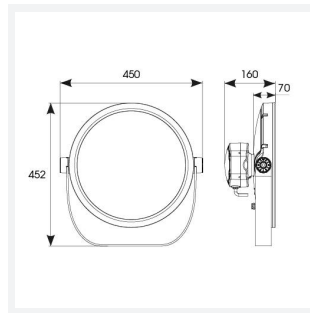

# Kamar

**Kamar Floodlight 3 RGBW 3000K 30° Symmetrical**  
**Code: AKAR3/1/RGBW30/WB/DMX**

<b>Category</b>	Floodlights
<b>Application</b>	Commercial, Hospitality, Industrial, Outdoor, Retail
<b>Specification</b>	Performance

### GENERAL INFORMATION

Wattage	100W
Beam Angle	30°
CRI	80
CCT	RGBW (RGB+3000K)
Input	220-240V
Operating Temp	-30°C - 50°C
SDCM	6
Product Weight without Packaging	10 kg

### TECHNICAL INFORMATION

Light Source	LED
Colour / Finish	Silver
IP Rating	IP66
Class Protection	1
Internal / External	Internal / External
Surface / Recessed / Suspended	Floor, Pole, Wall
Lumen Depreciation	L70 54,000h
Warranty (Years)	5
CE Mark	Yes
Diameter	394 mm
Height	452 mm