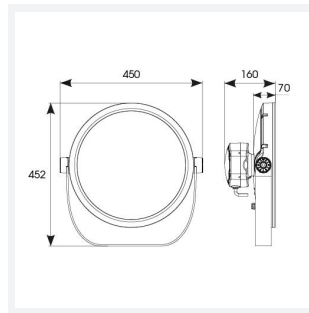

PRODUCT FEATURES

- High performance projector with a vast number of customisation options suitable for all commercial, hospitality, retail and industrial applications
- Beam angle options ranging from 8° up to 60° ensure suitability for most applications
- Low glare hood and honeycomb film accessories available for projects when glare optimisation and upward lighting are considerations
- Die-cast construction provides sleek and modern appearance, perfect for architectural applications
- Multiple control options available, DALI (as standard), DMX and Casambi (35W and 100W only) as well as an extensive collection of CCT options (2000K, 2200K, 2700K, 3000K, 4000K, 5000K, TW, RGBW) provide complete control and light output for even the most complex of projects

GENERAL INFORMATION

Wattage	100W
Beam Angle	60°
CRI	80
CCT	RGBW (RGB+3000K)
Input	220-240V
Operating Temp	-30°C - 50°C
SDCM	6
Product Weight without Packaging	10 kg

TECHNICAL INFORMATION

Light Source	LED
Colour / Finish	Silver
IP Rating	IP66
Class Protection	1
Internal / External	Internal / External
Surface / Recessed / Suspended	Floor, Pole, Wall
Lumen Depreciation	L70 54,000h
Warranty (Years)	5
CE Mark	Yes
Diameter	394 mm
Height	452 mm