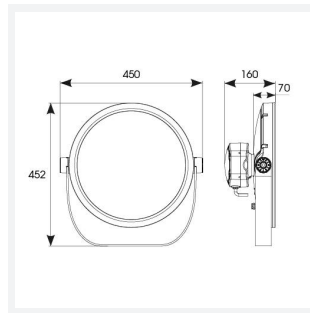

PRODUCT FEATURES

- High performance projector with a vast number of customisation options suitable for all commercial, hospitality, retail and industrial applications
- Beam angle options ranging from 8° up to 60° ensure suitability for most applications
- Low glare hood and honeycomb film accessories available for projects when glare optimisation and upward lighting are considerations
- Die-cast construction provides sleek and modern appearance, perfect for architectural applications
- Multiple control options available, DALI (as standard), DMX and Casambi (35W and 100W only) as well as an extensive collection of CCT options (2000K, 2200K, 2700K, 3000K, 4000K, 5000K, TW, RGBW) provide complete control and light output for even the most complex of projects

GENERAL INFORMATION	
Wattage	100W
Beam Angle	8°
CRI	80
CCT	RGBW (RGB+3000K)
Input	220-240V
Operating Temp	-30°C - 50°C
SDCM	6
Product Weight without Packaging	10 kg

TECHNICAL INFORMATION	
Light Source	LED
Colour / Finish	Silver
IP Rating	IP66
Class Protection	1
Internal / External	Internal / External
Surface / Recessed / Suspended	Floor, Pole, Wall
Lumen Depreciation	L70 54,000h
Warranty (Years)	5
CE Mark	Yes
Diameter	394 mm
Height	452 mm