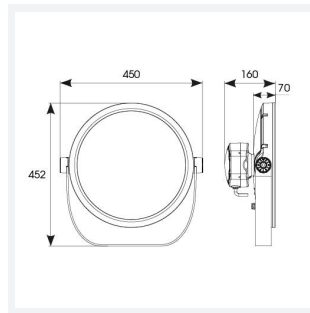

PRODUCT FEATURES

- High performance projector with a vast number of customisation options suitable for all commercial, hospitality, retail and industrial applications
- Beam angle options ranging from 8° up to 60° ensure suitability for most applications
- Low glare hood and honeycomb film accessories available for projects when glare optimisation and upward lighting are considerations
- Die-cast construction provides sleek and modern appearance, perfect for architectural applications
- Multiple control options available, DALI (as standard), DMX and Casambi (35W and 100W only) as well as an extensive collection of CCT options (2000K, 2200K, 2700K, 3000K, 4000K, 5000K, TW, RGBW) provide complete control and light output for even the most complex of projects

GENERAL INFORMATION

Wattage	100W
Beam Angle	8°
CRI	80
CCT	RGBW (RGB+3000K)
Input	220-240V
Operating Temp	-30°C - 50°C
SDCM	6
Product Weight without Packaging	10 kg

TECHNICAL INFORMATION

Light Source	LED
Colour / Finish	Silver
IP Rating	IP66
Class Protection	1
Internal / External	Internal / External
Surface / Recessed / Suspended	Floor, Pole, Wall
Lumen Depreciation	L70 54,000h
Warranty (Years)	5
CE Mark	Yes
Diameter	394 mm
Height	452 mm