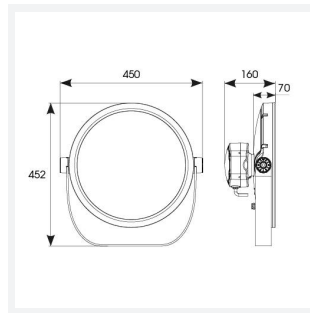

PRODUCT FEATURES

- High performance projector with a vast number of customisation options suitable for all commercial, hospitality, retail and industrial applications
- Beam angle options ranging from 8° up to 60° ensure suitability for most applications
- Low glare hood and honeycomb film accessories available for projects when glare optimisation and upward lighting are considerations
- Die-cast construction provides sleek and modern appearance, perfect for architectural applications
- Multiple control options available, DALI (as standard), DMX and Casambi (35W and 100W only) as well as an extensive collection of CCT options (2000K, 2200K, 2700K, 3000K, 4000K, 5000K, TW, RGBW) provide complete control and light output for even the most complex of projects

GENERAL INFORMATION

Wattage	100W
Beam Angle	8°
CRI	80
CCT	RGBW (RGB+3000K)
Input	220/240V
Operating Temp	-30°C - 50°C
SDCM	6
Product Weight without Packaging	10 kg

TECHNICAL INFORMATION

Light Source	LED
Colour / Finish	Silver
IP Rating	IP66
Class Protection	1
Internal / External	Internal / External
Surface / Recessed / Suspended	Floor, Pole, Wall
Lumen Depreciation	L70 54,000h
Warranty (Years)	5
CE Mark	Yes
Diameter	394 mm
Height	452 mm