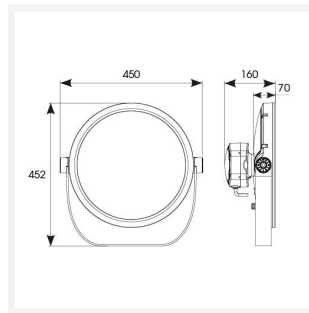

PRODUCT FEATURES

- High performance projector with a vast number of customisation options suitable for all commercial, hospitality, retail and industrial applications
- Beam angle options ranging from 8° up to 60° ensure suitability for most applications
- Low glare hood and honeycomb film accessories available for projects when glare optimisation and upward lighting are considerations
- Die-cast construction provides sleek and modern appearance, perfect for architectural applications
- Multiple control options available, DALI (as standard), DMX and Casambi (35W and 100W only) as well as an extensive collection of CCT options (2000K, 2200K, 2700K, 3000K, 4000K, 5000K, TW, RGBW) provide complete control and light output for even the most complex of projects

GENERAL INFORMATION

Wattage	100W
Beam Angle	12°
CRI	80
CCT	RGBW (RGB+3000K)
Input	220-240V
Operating Temp	-30°C - 50°C
SDCM	6
Product Weight without Packaging	10 kg

TECHNICAL INFORMATION

Light Source	LED
Colour / Finish	Silver
IP Rating	IP66
Class Protection	1
Internal / External	Internal / External
Surface / Recessed / Suspended	Floor, Pole, Wall
Lumen Depreciation	L70 54,000h
Warranty (Years)	5
CE Mark	Yes
Diameter	394 mm
Height	452 mm