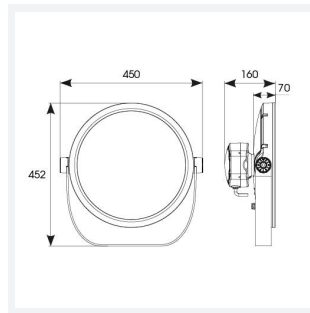

PRODUCT FEATURES

- High performance projector with a vast number of customisation options suitable for all commercial, hospitality, retail and industrial applications
- Beam angle options ranging from 8° up to 60° ensure suitability for most applications
- Low glare hood and honeycomb film accessories available for projects when glare optimisation and upward lighting are considerations
- Die-cast construction provides sleek and modern appearance, perfect for architectural applications
- Multiple control options available, DALI (as standard), DMX and Casambi (35W and 100W only) as well as an extensive collection of CCT options (2000K, 2200K, 2700K, 3000K, 4000K, 5000K, TW, RGBW) provide complete control and light output for even the most complex of projects

GENERAL INFORMATION

Wattage	100W
Beam Angle	12°
CRI	80
CCT	RGBW (RGB+3000K)
Input	220/240V
Operating Temp	-30°C - 50°C
SDCM	6
Product Weight without Packaging	10 kg

TECHNICAL INFORMATION

Light Source	LED
Colour / Finish	Silver
IP Rating	IP66
Class Protection	1
Internal / External	Internal / External
Surface / Recessed / Suspended	Floor, Pole, Wall
Lumen Depreciation	L70 54,000h
Warranty (Years)	5
CE Mark	Yes
Diameter	394 mm
Height	452 mm