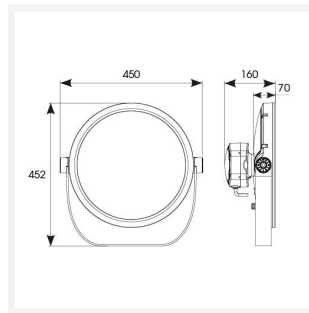

PRODUCT FEATURES

- High performance projector with a vast number of customisation options suitable for all commercial, hospitality, retail and industrial applications
- Beam angle options ranging from 8° up to 60° ensure suitability for most applications
- Low glare hood and honeycomb film accessories available for projects when glare optimisation and upward lighting are considerations
- Die-cast construction provides sleek and modern appearance, perfect for architectural applications
- Multiple control options available, DALI (as standard), DMX and Casambi (35W and 100W only) as well as an extensive collection of CCT options (2000K, 2200K, 2700K, 3000K, 4000K, 5000K, TW, RGBW) provide complete control and light output for even the most complex of projects

GENERAL INFORMATION

Wattage	100W
Beam Angle	20/60°
CRI	80
CCT	RGBW (RGB+3000K)
Input	220-240V
Operating Temp	-30°C - 50°C
SDCM	6
Product Weight without Packaging	10 kg

TECHNICAL INFORMATION

Light Source	LED
Colour / Finish	Silver
IP Rating	IP66
Class Protection	1
Internal / External	Internal / External
Surface / Recessed / Suspended	Floor, Pole, Wall
Lumen Depreciation	L70 54,000h
Warranty (Years)	5
CE Mark	Yes
Diameter	394 mm
Height	452 mm