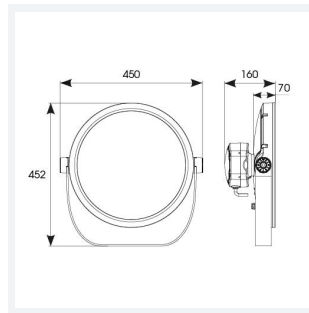

Kamar

Kamar Floodlight 3 RGBW 3000K 20° x 60°
Code: AKAR3/1/RGBW30/ASY/OCTO

Category	Floodlights
Application	Commercial, Hospitality, Industrial, Outdoor, Retail
Specification	Performance

PRODUCT FEATURES

GENERAL INFORMATION

Wattage	100W
Beam Angle	20/60°
CRI	80
CCT	RGBW (RGB+3000K)
Input	220/240V
Operating Temp	-30°C - 50°C
SDCM	6
Product Weight without Packaging	10 kg

TECHNICAL INFORMATION

Light Source	LED
Colour / Finish	Silver
IP Rating	IP66
Class Protection	1
Internal / External	Internal / External
Surface / Recessed / Suspended	Floor, Pole, Wall
Lumen Depreciation	L70 54,000h
Warranty (Years)	5
CE Mark	Yes
Diameter	394 mm
Height	452 mm