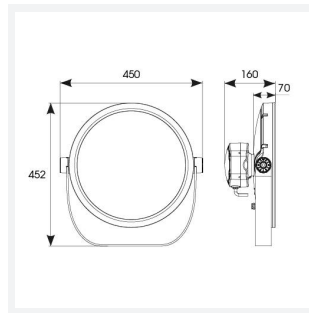

Kamar

Kamar Floodlight 3 RGBW 3000K 20° x 60°
Code: AKAR3/1/RGBW30/ASY/DMX

Category	Floodlights
Application	Commercial, Hospitality, Industrial, Outdoor, Retail
Specification	Performance

PRODUCT FEATURES

GENERAL INFORMATION

Wattage	100W
Beam Angle	20/60°
CRI	80
CCT	RGBW (RGB+3000K)
Input	220-240V
Operating Temp	-30°C - 50°C
SDCM	6
Product Weight without Packaging	10 kg

TECHNICAL INFORMATION

Light Source	LED
Colour / Finish	Silver
IP Rating	IP66
Class Protection	1
Internal / External	Internal / External
Surface / Recessed / Suspended	Floor, Pole, Wall
Lumen Depreciation	L70 54,000h
Warranty (Years)	5
CE Mark	Yes
Diameter	394 mm
Height	452 mm