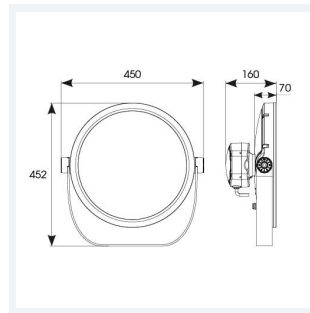

PRODUCT FEATURES

- High performance projector with a vast number of customisation options suitable for all commercial, hospitality, retail and industrial applications
- Beam angle options ranging from 8° up to 60° ensure suitability for most applications
- Low glare hood and honeycomb film accessories available for projects when glare optimisation and upward lighting are considerations
- Die-cast construction provides sleek and modern appearance, perfect for architectural applications
- Multiple control options available, DALI (as standard), DMX and Casambi (35W and 100W only) as well as an extensive collection of CCT options (2000K, 2200K, 2700K, 3000K, 4000K, 5000K, TW, RGBW) provide complete control and light output for even the most complex of projects

GENERAL INFORMATION

Wattage	100W
Beam Angle	20/60°
CRI	80
CCT	RGBW (RGB+3000K)
Input	220/240V
Operating Temp	-30°C - 50°C
SDCM	6
Product Weight without Packaging	10 kg

TECHNICAL INFORMATION

Light Source	LED
Colour / Finish	Silver
IP Rating	IP66
Class Protection	1
Internal / External	Internal / External
Surface / Recessed / Suspended	Floor, Pole, Wall
Lumen Depreciation	L70 54,000h
Warranty (Years)	5
CE Mark	Yes
Diameter	394 mm
Height	452 mm