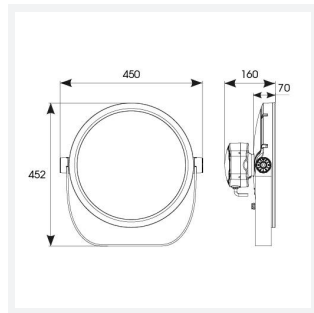

Kamar

Kamar Floodlight 3 RGBW 2700K 30° Symmetrical
Code: AKAR3/1/RGBW27/WB/DMX

Category	Floodlights
Application	Commercial, Hospitality, Industrial, Outdoor, Retail
Specification	Performance

PRODUCT FEATURES

GENERAL INFORMATION

Wattage	100W
Beam Angle	30°
CRI	80
CCT	RGBW (RGB+2700K)
Input	220/240V
Operating Temp	-30°C - 50°C
SDCM	6
Product Weight without Packaging	10 kg

TECHNICAL INFORMATION

Light Source	LED
Colour / Finish	Silver
IP Rating	IP66
Class Protection	1
Internal / External	Internal / External
Surface / Recessed / Suspended	Floor, Pole, Wall
Lumen Depreciation	L70 54,000h
Warranty (Years)	5
CE Mark	Yes
Diameter	394 mm
Height	452 mm