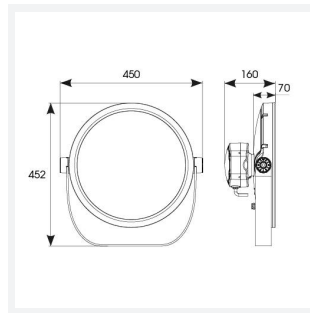

Kamar

Kamar Floodlight 3 RGBW 2700K 30° Symmetrical
Code: AKAR3/1/RGBW27/WB/DMX

Category	Floodlights
Application	Commercial, Hospitality, Industrial, Outdoor, Retail
Specification	Performance

PRODUCT FEATURES

GENERAL INFORMATION

Wattage	100W
Beam Angle	30°
CRI	80
CCT	RGBW (RGB+2700K)
Input	220-240V
Operating Temp	-30°C - 50°C
SDCM	6
Product Weight without Packaging	10 kg

TECHNICAL INFORMATION

Light Source	LED
Colour / Finish	Silver
IP Rating	IP66
Class Protection	1
Internal / External	Internal / External
Surface / Recessed / Suspended	Floor, Pole, Wall
Lumen Depreciation	L70 54,000h
Warranty (Years)	5
CE Mark	Yes
Diameter	394 mm
Height	452 mm