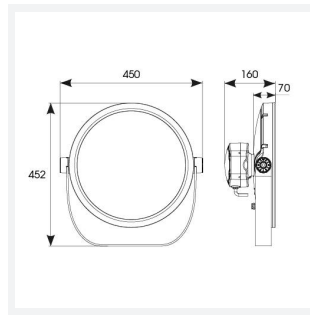

Kamar

Kamar Floodlight 3 RGBW 2700K 60° Symmetrical
Code: AKAR3/1/RGBW27/UWB/OCTO

Category	Floodlights
Application	Commercial, Hospitality, Industrial, Outdoor, Retail
Specification	Performance

PRODUCT FEATURES

GENERAL INFORMATION

Wattage	100W
Beam Angle	60°
CRI	80
CCT	RGBW (RGB+2700K)
Input	220/240V
Operating Temp	-30°C - 50°C
SDCM	6
Product Weight without Packaging	10 kg

TECHNICAL INFORMATION

Light Source	LED
Colour / Finish	Silver
IP Rating	IP66
Class Protection	1
Internal / External	Internal / External
Surface / Recessed / Suspended	Floor, Pole, Wall
Lumen Depreciation	L70 54,000h
Warranty (Years)	5
CE Mark	Yes
Diameter	394 mm
Height	452 mm