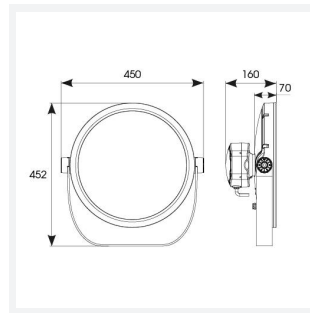

Kamar

Kamar Floodlight 3 RGBW 2700K 60° Symmetrical
Code: AKAR3/1/RGBW27/UWB/OCTO

Category	Floodlights
Application	Commercial, Hospitality, Industrial, Outdoor, Retail
Specification	Performance

PRODUCT FEATURES

GENERAL INFORMATION

Wattage	100W
Beam Angle	60°
CRI	80
CCT	RGBW (RGB+2700K)
Input	220-240V
Operating Temp	-30°C - 50°C
SDCM	6
Product Weight without Packaging	10 kg

TECHNICAL INFORMATION

Light Source	LED
Colour / Finish	Silver
IP Rating	IP66
Class Protection	1
Internal / External	Internal / External
Surface / Recessed / Suspended	Floor, Pole, Wall
Lumen Depreciation	L70 54,000h
Warranty (Years)	5
CE Mark	Yes
Diameter	394 mm
Height	452 mm