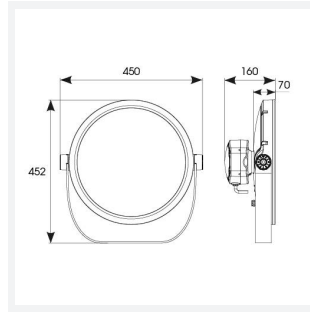

PRODUCT FEATURES

- High performance projector with a vast number of customisation options suitable for all commercial, hospitality, retail and industrial applications
- Beam angle options ranging from 8° up to 60° ensure suitability for most applications
- Low glare hood and honeycomb film accessories available for projects when glare optimisation and upward lighting are considerations
- Die-cast construction provides sleek and modern appearance, perfect for architectural applications
- Multiple control options available, DALI (as standard), DMX and Casambi (35W and 100W only) as well as an extensive collection of CCT options (2000K, 2200K, 2700K, 3000K, 4000K, 5000K, TW, RGBW) provide complete control and light output for even the most complex of projects

GENERAL INFORMATION

Wattage	100W
Beam Angle	60°
CRI	80
CCT	RGBW (RGB+2700K)
Input	220/240V
Operating Temp	-30°C - 50°C
SDCM	6
Product Weight without Packaging	10 kg

TECHNICAL INFORMATION

Light Source	LED
Colour / Finish	Silver
IP Rating	IP66
Class Protection	1
Internal / External	Internal / External
Surface / Recessed / Suspended	Floor, Pole, Wall
Lumen Depreciation	L70 54,000h
Warranty (Years)	5
CE Mark	Yes
Diameter	394 mm
Height	452 mm