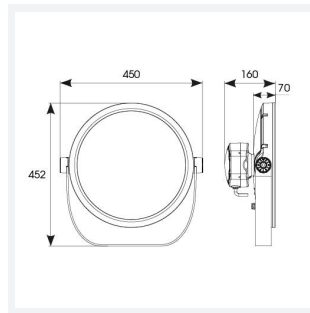

PRODUCT FEATURES

- High performance projector with a vast number of customisation options suitable for all commercial, hospitality, retail and industrial applications
- Beam angle options ranging from 8° up to 60° ensure suitability for most applications
- Low glare hood and honeycomb film accessories available for projects when glare optimisation and upward lighting are considerations
- Die-cast construction provides sleek and modern appearance, perfect for architectural applications
- Multiple control options available, DALI (as standard), DMX and Casambi (35W and 100W only) as well as an extensive collection of CCT options (2000K, 2200K, 2700K, 3000K, 4000K, 5000K, TW, RGBW) provide complete control and light output for even the most complex of projects

GENERAL INFORMATION

Wattage	100W
Beam Angle	60°
CRI	80
CCT	RGBW (RGB+2700K)
Input	220-240V
Operating Temp	-30°C - 50°C
SDCM	6
Product Weight without Packaging	10 kg

TECHNICAL INFORMATION

Light Source	LED
Colour / Finish	Silver
IP Rating	IP66
Class Protection	1
Internal / External	Internal / External
Surface / Recessed / Suspended	Floor, Pole, Wall
Lumen Depreciation	L70 54,000h
Warranty (Years)	5
CE Mark	Yes
Diameter	394 mm
Height	452 mm