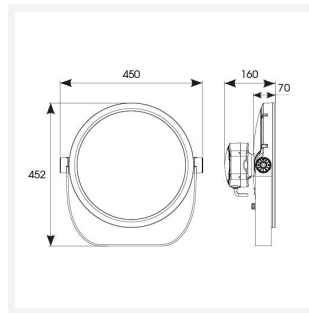

PRODUCT FEATURES

- High performance projector with a vast number of customisation options suitable for all commercial, hospitality, retail and industrial applications
- Beam angle options ranging from 8° up to 60° ensure suitability for most applications
- Low glare hood and honeycomb film accessories available for projects when glare optimisation and upward lighting are considerations
- Die-cast construction provides sleek and modern appearance, perfect for architectural applications
- Multiple control options available, DALI (as standard), DMX and Casambi (35W and 100W only) as well as an extensive collection of CCT options (2000K, 2200K, 2700K, 3000K, 4000K, 5000K, TW, RGBW) provide complete control and light output for even the most complex of projects

GENERAL INFORMATION	
Wattage	100W
Beam Angle	8°
CRI	80
CCT	RGBW (RGB+2700K)
Input	220-240V
Operating Temp	-30°C - 50°C
SDCM	6
Product Weight without Packaging	10 kg

TECHNICAL INFORMATION	
Light Source	LED
Colour / Finish	Silver
IP Rating	IP66
Class Protection	1
Internal / External	Internal / External
Surface / Recessed / Suspended	Floor, Pole, Wall
Lumen Depreciation	L70 54,000h
Warranty (Years)	5
CE Mark	Yes
Diameter	394 mm
Height	452 mm