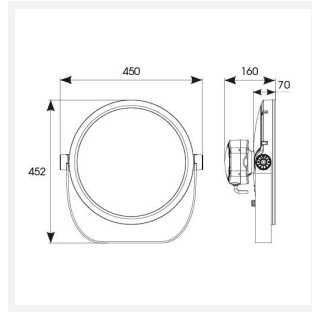

PRODUCT FEATURES

- High performance projector with a vast number of customisation options suitable for all commercial, hospitality, retail and industrial applications
- Beam angle options ranging from 8° up to 60° ensure suitability for most applications
- Low glare hood and honeycomb film accessories available for projects when glare optimisation and upward lighting are considerations
- Die-cast construction provides sleek and modern appearance, perfect for architectural applications
- Multiple control options available, DALI (as standard), DMX and Casambi (35W and 100W only) as well as an extensive collection of CCT options (2000K, 2200K, 2700K, 3000K, 4000K, 5000K, TW, RGBW) provide complete control and light output for even the most complex of projects

GENERAL INFORMATION

Wattage	100W
Beam Angle	8°
CRI	80
CCT	RGBW (RGB+2700K)
Input	220/240V
Operating Temp	-30°C - 50°C
SDCM	6
Product Weight without Packaging	10 kg

TECHNICAL INFORMATION

Light Source	LED
Colour / Finish	Silver
IP Rating	IP66
Class Protection	1
Internal / External	Internal / External
Surface / Recessed / Suspended	Floor, Pole, Wall
Lumen Depreciation	L70 54,000h
Warranty (Years)	5
CE Mark	Yes
Diameter	394 mm
Height	452 mm