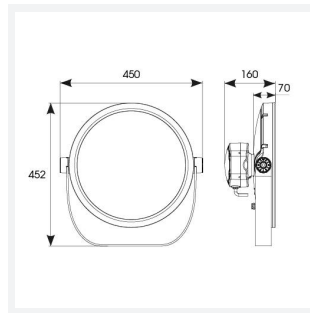

PRODUCT FEATURES

- High performance projector with a vast number of customisation options suitable for all commercial, hospitality, retail and industrial applications
- Beam angle options ranging from 8° up to 60° ensure suitability for most applications
- Low glare hood and honeycomb film accessories available for projects when glare optimisation and upward lighting are considerations
- Die-cast construction provides sleek and modern appearance, perfect for architectural applications
- Multiple control options available, DALI (as standard), DMX and Casambi (35W and 100W only) as well as an extensive collection of CCT options (2000K, 2200K, 2700K, 3000K, 4000K, 5000K, TW, RGBW) provide complete control and light output for even the most complex of projects

GENERAL INFORMATION

Wattage	100W
Beam Angle	8°
CRI	80
CCT	RGBW (RGB+2700K)
Input	220-240V
Operating Temp	-30°C - 50°C
SDCM	6
Product Weight without Packaging	10 kg

TECHNICAL INFORMATION

Light Source	LED
Colour / Finish	Silver
IP Rating	IP66
Class Protection	1
Internal / External	Internal / External
Surface / Recessed / Suspended	Floor, Pole, Wall
Lumen Depreciation	L70 54,000h
Warranty (Years)	5
CE Mark	Yes
Diameter	394 mm
Height	452 mm