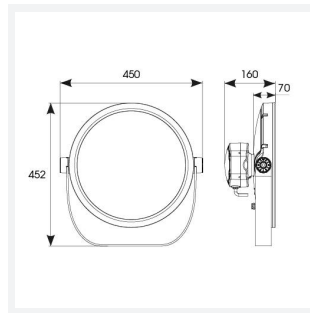

PRODUCT FEATURES

- High performance projector with a vast number of customisation options suitable for all commercial, hospitality, retail and industrial applications
- Beam angle options ranging from 8° up to 60° ensure suitability for most applications
- Low glare hood and honeycomb film accessories available for projects when glare optimisation and upward lighting are considerations
- Die-cast construction provides sleek and modern appearance, perfect for architectural applications
- Multiple control options available, DALI (as standard), DMX and Casambi (35W and 100W only) as well as an extensive collection of CCT options (2000K, 2200K, 2700K, 3000K, 4000K, 5000K, TW, RGBW) provide complete control and light output for even the most complex of projects

GENERAL INFORMATION

Wattage	100W
Beam Angle	12°
CRI	80
CCT	RGBW (RGB+2700K)
Input	220/240V
Operating Temp	-30°C - 50°C
SDCM	6
Product Weight without Packaging	10 kg

TECHNICAL INFORMATION

Light Source	LED
Colour / Finish	Silver
IP Rating	IP66
Class Protection	1
Internal / External	Internal / External
Surface / Recessed / Suspended	Floor, Pole, Wall
Lumen Depreciation	L70 54,000h
Warranty (Years)	5
CE Mark	Yes
Diameter	394 mm
Height	452 mm