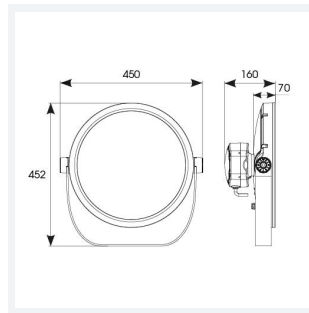

PRODUCT FEATURES

- High performance projector with a vast number of customisation options suitable for all commercial, hospitality, retail and industrial applications
- Beam angle options ranging from 8° up to 60° ensure suitability for most applications
- Low glare hood and honeycomb film accessories available for projects when glare optimisation and upward lighting are considerations
- Die-cast construction provides sleek and modern appearance, perfect for architectural applications
- Multiple control options available, DALI (as standard), DMX and Casambi (35W and 100W only) as well as an extensive collection of CCT options (2000K, 2200K, 2700K, 3000K, 4000K, 5000K, TW, RGBW) provide complete control and light output for even the most complex of projects

GENERAL INFORMATION

Wattage	100W
Beam Angle	12°
CRI	80
CCT	RGBW (RGB+2700K)
Input	220-240V
Operating Temp	-30°C - 50°C
SDCM	6
Product Weight without Packaging	10 kg

TECHNICAL INFORMATION

Light Source	LED
Colour / Finish	Silver
IP Rating	IP66
Class Protection	1
Internal / External	Internal / External
Surface / Recessed / Suspended	Floor, Pole, Wall
Lumen Depreciation	L70 54,000h
Warranty (Years)	5
CE Mark	Yes
Diameter	394 mm
Height	452 mm