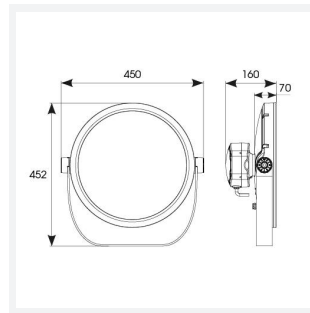

PRODUCT FEATURES

- High performance projector with a vast number of customisation options suitable for all commercial, hospitality, retail and industrial applications
- Beam angle options ranging from 8° up to 60° ensure suitability for most applications
- Low glare hood and honeycomb film accessories available for projects when glare optimisation and upward lighting are considerations
- Die-cast construction provides sleek and modern appearance, perfect for architectural applications
- Multiple control options available, DALI (as standard), DMX and Casambi (35W and 100W only) as well as an extensive collection of CCT options (2000K, 2200K, 2700K, 3000K, 4000K, 5000K, TW, RGBW) provide complete control and light output for even the most complex of projects

GENERAL INFORMATION

Wattage	100W
Beam Angle	12°
CRI	80
CCT	RGBW (RGB+2700K)
Input	220/240V
Operating Temp	-30°C - 50°C
SDCM	6
Product Weight without Packaging	10 kg

TECHNICAL INFORMATION

Light Source	LED
Colour / Finish	Silver
IP Rating	IP66
Class Protection	1
Internal / External	Internal / External
Surface / Recessed / Suspended	Floor, Pole, Wall
Lumen Depreciation	L70 54,000h
Warranty (Years)	5
CE Mark	Yes
Diameter	394 mm
Height	452 mm