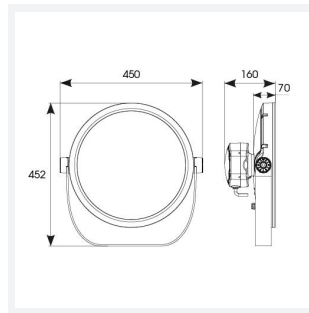

Kamar

Kamar Floodlight 3 RGBW 2700K 20° x 60°
Code: AKAR3/1/RGBW27/ASY/OCTO

Category	Floodlights
Application	Commercial, Hospitality, Industrial, Outdoor, Retail
Specification	Performance

PRODUCT FEATURES

GENERAL INFORMATION

Wattage	100W
Beam Angle	20/60°
CRI	80
CCT	RGBW (RGB+2700K)
Input	220/240V
Operating Temp	-30°C - 50°C
SDCM	6
Product Weight without Packaging	10 kg

TECHNICAL INFORMATION

Light Source	LED
Colour / Finish	Silver
IP Rating	IP66
Class Protection	1
Internal / External	Internal / External
Surface / Recessed / Suspended	Floor, Pole, Wall
Lumen Depreciation	L70 54,000h
Warranty (Years)	5
CE Mark	Yes
Diameter	394 mm
Height	452 mm