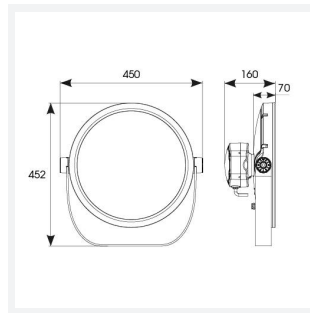

Kamar

Kamar Floodlight 3 RGBW 2700K 20° x 60°
Code: AKAR3/1/RGBW27/ASY/DMX

Category	Floodlights
Application	Commercial, Hospitality, Industrial, Outdoor, Retail
Specification	Performance

PRODUCT FEATURES

GENERAL INFORMATION

Wattage	100W
Beam Angle	20/60°
CRI	80
CCT	RGBW (RGB+2700K)
Input	220-240V
Operating Temp	-30°C - 50°C
SDCM	6
Product Weight without Packaging	10 kg

TECHNICAL INFORMATION

Light Source	LED
Colour / Finish	Silver
IP Rating	IP66
Class Protection	1
Internal / External	Internal / External
Surface / Recessed / Suspended	Floor, Pole, Wall
Lumen Depreciation	L70 54,000h
Warranty (Years)	5
CE Mark	Yes
Diameter	394 mm
Height	452 mm