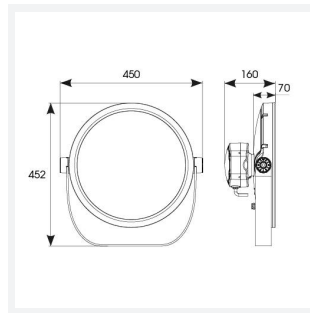

Kamar

Kamar Floodlight 3 RGBW 2700K 20° x 60°
Code: AKAR3/1/RGBW27/ASY/DMX

Category	Floodlights
Application	Commercial, Hospitality, Industrial, Outdoor, Retail
Specification	Performance

PRODUCT FEATURES

GENERAL INFORMATION

Wattage	100W
Beam Angle	20/60°
CRI	80
CCT	RGBW (RGB+2700K)
Input	220/240V
Operating Temp	-30°C - 50°C
SDCM	6
Product Weight without Packaging	10 kg

TECHNICAL INFORMATION

Light Source	LED
Colour / Finish	Silver
IP Rating	IP66
Class Protection	1
Internal / External	Internal / External
Surface / Recessed / Suspended	Floor, Pole, Wall
Lumen Depreciation	L70 54,000h
Warranty (Years)	5
CE Mark	Yes
Diameter	394 mm
Height	452 mm