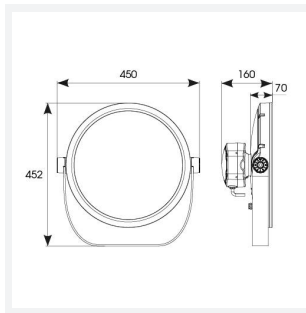

# Kamar

**Kamar Floodlight 3 5000K 30° Symmetrical DALI**  
**Code: AKAR3/1/50/WB/DD3**

<b>Category</b>	Floodlights
<b>Application</b>	Commercial, Hospitality, Industrial, Outdoor, Retail
<b>Specification</b>	Architectural

GENERAL INFORMATION	
Wattage	100W
Lumens Delivered	8600lm
Lm/W	86lm/W
Beam Angle	30°
CRI	80
CCT	5000K
Input	220/240V
Operating Temp	-30°C - 50°C
SDCM	6
Product Weight without Packaging	10 kg

TECHNICAL INFORMATION	
Light Source	LED
Colour / Finish	Silver
IP Rating	IP66
Class Protection	1
Internal / External	Internal / External
Surface / Recessed / Suspended	Floor, Pole, Wall
Lumen Depreciation	L70 54,000h
Warranty (Years)	5
CE Mark	Yes
Diameter	394 mm
Height	452 mm