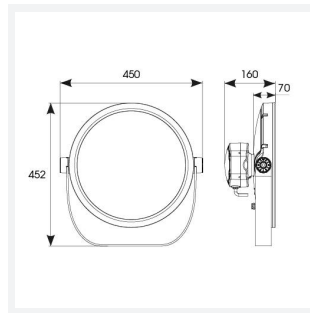

PRODUCT FEATURES

- High performance projector with a vast number of customisation options suitable for all commercial, hospitality, retail and industrial applications
- Beam angle options ranging from 8° up to 60° ensure suitability for most applications
- Low glare hood and honeycomb film accessories available for projects when glare optimisation and upward lighting are considerations
- Die-cast construction provides sleek and modern appearance, perfect for architectural applications
- Multiple control options available, DALI (as standard), DMX and Casambi (35W and 100W only) as well as an extensive collection of CCT options (2000K, 2200K, 2700K, 3000K, 4000K, 5000K, TW, RGBW) provide complete control and light output for even the most complex of projects

GENERAL INFORMATION

Wattage	100W
Lumens Delivered	8600lm
Lm/W	86lm/W
Beam Angle	12°
CRI	80
CCT	5000K
Input	220-240V
Operating Temp	-30°C - 50°C
SDCM	6
Product Weight without Packaging	10 kg

TECHNICAL INFORMATION

Light Source	LED
Colour / Finish	Silver
IP Rating	IP66
Class Protection	1
Internal / External	Internal / External
Surface / Recessed / Suspended	Floor, Pole, Wall
Lumen Depreciation	L70 54,000h
Warranty (Years)	5
CE Mark	Yes
Diameter	394 mm
Height	452 mm