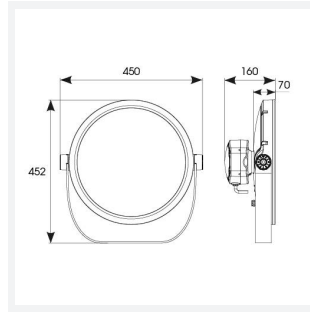

PRODUCT FEATURES

- High performance projector with a vast number of customisation options suitable for all commercial, hospitality, retail and industrial applications
- Beam angle options ranging from 8° up to 60° ensure suitability for most applications
- Low glare hood and honeycomb film accessories available for projects when glare optimisation and upward lighting are considerations
- Die-cast construction provides sleek and modern appearance, perfect for architectural applications
- Multiple control options available, DALI (as standard), DMX and Casambi (35W and 100W only) as well as an extensive collection of CCT options (2000K, 2200K, 2700K, 3000K, 4000K, 5000K, TW, RGBW) provide complete control and light output for even the most complex of projects

GENERAL INFORMATION

Wattage	100W
Lumens Delivered	8600lm
Lm/W	86lm/W
Beam Angle	12°
CRI	80
CCT	5000K
Input	220/240V
Operating Temp	-30°C - 50°C
SDCM	6
Product Weight without Packaging	10 kg

TECHNICAL INFORMATION

Light Source	LED
Colour / Finish	Silver
IP Rating	IP66
Class Protection	1
Internal / External	Internal / External
Surface / Recessed / Suspended	Floor, Pole, Wall
Lumen Depreciation	L70 54,000h
Warranty (Years)	5
CE Mark	Yes
Diameter	394 mm
Height	452 mm