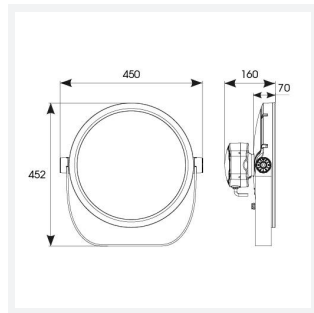

PRODUCT FEATURES

- High performance projector with a vast number of customisation options suitable for all commercial, hospitality, retail and industrial applications
- Beam angle options ranging from 8° up to 60° ensure suitability for most applications
- Low glare hood and honeycomb film accessories available for projects when glare optimisation and upward lighting are considerations
- Die-cast construction provides sleek and modern appearance, perfect for architectural applications
- Multiple control options available, DALI (as standard), DMX and Casambi (35W and 100W only) as well as an extensive collection of CCT options (2000K, 2200K, 2700K, 3000K, 4000K, 5000K, TW, RGBW) provide complete control and light output for even the most complex of projects

GENERAL INFORMATION

Wattage	100W
Lumens Delivered	8600lm
Lm/W	86lm/W
Beam Angle	30°
CRI	80
CCT	3000K
Input	220/240V
Operating Temp	-30°C - 50°C
SDCM	6
Product Weight without Packaging	10 kg

TECHNICAL INFORMATION

Light Source	LED
Colour / Finish	Silver
IP Rating	IP66
Class Protection	1
Internal / External	Internal / External
Surface / Recessed / Suspended	Floor, Pole, Wall
Lumen Depreciation	L70 54,000h
Warranty (Years)	5
CE Mark	Yes
Diameter	394 mm
Height	452 mm