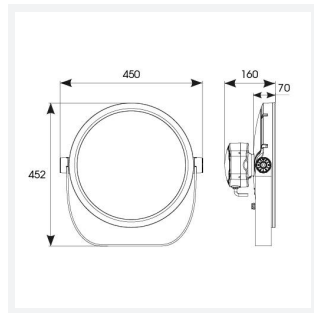

PRODUCT FEATURES

- High performance projector with a vast number of customisation options suitable for all commercial, hospitality, retail and industrial applications
- Beam angle options ranging from 8° up to 60° ensure suitability for most applications
- Low glare hood and honeycomb film accessories available for projects when glare optimisation and upward lighting are considerations
- Die-cast construction provides sleek and modern appearance, perfect for architectural applications
- Multiple control options available, DALI (as standard), DMX and Casambi (35W and 100W only) as well as an extensive collection of CCT options (2000K, 2200K, 2700K, 3000K, 4000K, 5000K, TW, RGBW) provide complete control and light output for even the most complex of projects

GENERAL INFORMATION

Wattage	100W
Lumens Delivered	8600lm
Lm/W	86lm/W
Beam Angle	30°
CRI	80
CCT	3000K
Input	220-240V
Operating Temp	-30°C - 50°C
SDCM	6
Product Weight without Packaging	10 kg

TECHNICAL INFORMATION

Light Source	LED
Colour / Finish	Silver
IP Rating	IP66
Class Protection	1
Internal / External	Internal / External
Surface / Recessed / Suspended	Floor, Pole, Wall
Lumen Depreciation	L70 54,000h
Warranty (Years)	5
CE Mark	Yes
Diameter	394 mm
Height	452 mm