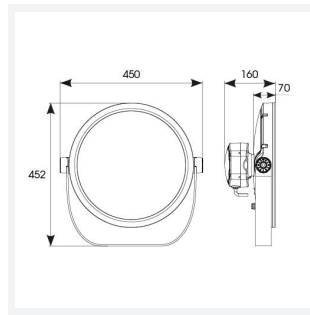

PRODUCT FEATURES

- High performance projector with a vast number of customisation options suitable for all commercial, hospitality, retail and industrial applications
- Beam angle options ranging from 8° up to 60° ensure suitability for most applications
- Low glare hood and honeycomb film accessories available for projects when glare optimisation and upward lighting are considerations
- Die-cast construction provides sleek and modern appearance, perfect for architectural applications
- Multiple control options available, DALI (as standard), DMX and Casambi (35W and 100W only) as well as an extensive collection of CCT options (2000K, 2200K, 2700K, 3000K, 4000K, 5000K, TW, RGBW) provide complete control and light output for even the most complex of projects

GENERAL INFORMATION

Wattage	100W
Lumens Delivered	8600lm
Lm/W	86lm/W
Beam Angle	8°
CRI	80
CCT	2700K
Input	220/240V
Operating Temp	-30°C - 50°C
SDCM	6
Product Weight without Packaging	10 kg

TECHNICAL INFORMATION

Light Source	LED
Colour / Finish	Silver
IP Rating	IP66
Class Protection	1
Internal / External	Internal / External
Surface / Recessed / Suspended	Floor, Pole, Wall
Lumen Depreciation	L70 54,000h
Warranty (Years)	5
CE Mark	Yes
Diameter	394 mm
Height	452 mm