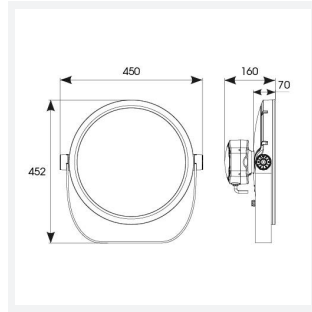

# Kamar

**Kamar Floodlight 3 2700K 30° Symmetrical DALI**  
**Code: AKAR3/1/27/WB/DD3**

<b>Category</b>	Floodlights
<b>Application</b>	Commercial, Hospitality, Industrial, Outdoor, Retail
<b>Specification</b>	Architectural

### GENERAL INFORMATION

Wattage	100W
Lumens Delivered	8600lm
Lm/W	86lm/W
Beam Angle	8°
CRI	80
CCT	2700K
Input	220-240V
Operating Temp	-30°C - 50°C
SDCM	6
Product Weight without Packaging	10 kg

### TECHNICAL INFORMATION

Light Source	LED
Colour / Finish	Silver
IP Rating	IP66
Class Protection	1
Internal / External	Internal / External
Surface / Recessed / Suspended	Floor, Pole, Wall
Lumen Depreciation	L70 54,000h
Warranty (Years)	5
CE Mark	Yes
Diameter	394 mm
Height	452 mm