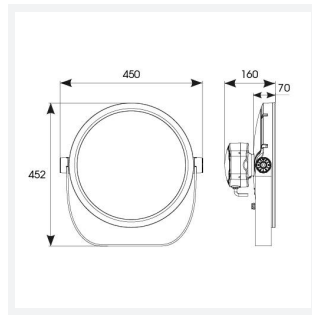

# Kamar

**Kamar Floodlight 3 2700K 60° Symmetrical DALI**  
**Code: AKAR3/1/27/UWB/DD3**

<b>Category</b>	Floodlights
<b>Application</b>	Commercial, Hospitality, Industrial, Outdoor, Retail
<b>Specification</b>	Architectural

### GENERAL INFORMATION

Wattage	100W
Lumens Delivered	8600lm
Lm/W	86lm/W
Beam Angle	60°
CRI	80
CCT	2700K
Input	220-240V
Operating Temp	-30°C - 50°C
SDCM	6
Product Weight without Packaging	10 kg

### TECHNICAL INFORMATION

Light Source	LED
Colour / Finish	Silver
IP Rating	IP66
Class Protection	1
Internal / External	Internal / External
Surface / Recessed / Suspended	Floor, Pole, Wall
Lumen Depreciation	L70 54,000h
Warranty (Years)	5
CE Mark	Yes
Diameter	394 mm
Height	452 mm