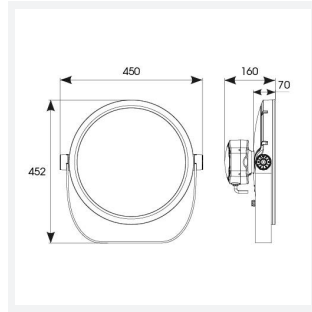

# Kamar

**Kamar Floodlight 3 2700K 20° x 60° Asymmetrical**  
**Code: AKAR3/1/27/ASY/DD3**

<b>Category</b>	Floodlights
<b>Application</b>	Commercial, Hospitality, Industrial, Outdoor, Retail
<b>Specification</b>	Architectural

### GENERAL INFORMATION

Wattage	100W
Lumens Delivered	8600lm
Lm/W	86lm/W
Beam Angle	20/60°
CRI	80
CCT	2700K
Input	220/240V
Operating Temp	-30°C - 50°C
SDCM	6
Product Weight without Packaging	10 kg

### TECHNICAL INFORMATION

Light Source	LED
Colour / Finish	Silver
IP Rating	IP66
Class Protection	1
Internal / External	Internal / External
Surface / Recessed / Suspended	Floor, Pole, Wall
Lumen Depreciation	L70 54,000h
Warranty (Years)	5
CE Mark	Yes
Diameter	394 mm
Height	452 mm