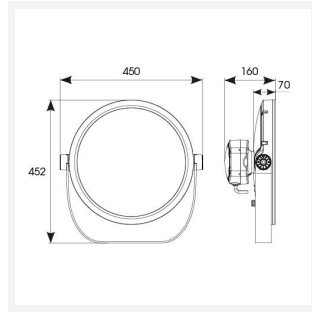

# Kamar

**Kamar Floodlight 3 2700K 20° x 60° Asymmetrical**  
**Code: AKAR3/1/27/ASY/DD3**

<b>Category</b>	Floodlights
<b>Application</b>	Commercial, Hospitality, Industrial, Outdoor, Retail
<b>Specification</b>	Architectural

### GENERAL INFORMATION

Wattage	100W
Lumens Delivered	8600lm
Lm/W	86lm/W
Beam Angle	20/60°
CRI	80
CCT	2700K
Input	220-240V
Operating Temp	-30°C - 50°C
SDCM	6
Product Weight without Packaging	10 kg

### TECHNICAL INFORMATION

Light Source	LED
Colour / Finish	Silver
IP Rating	IP66
Class Protection	1
Internal / External	Internal / External
Surface / Recessed / Suspended	Floor, Pole, Wall
Lumen Depreciation	L70 54,000h
Warranty (Years)	5
CE Mark	Yes
Diameter	394 mm
Height	452 mm