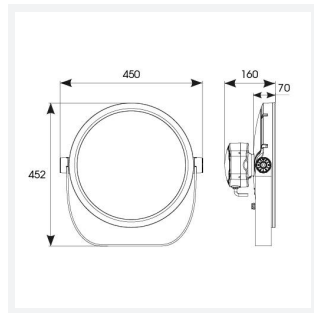

PRODUCT FEATURES

- High performance projector with a vast number of customisation options suitable for all commercial, hospitality, retail and industrial applications
- Beam angle options ranging from 8° up to 60° ensure suitability for most applications
- Low glare hood and honeycomb film accessories available for projects when glare optimisation and upward lighting are considerations
- Die-cast construction provides sleek and modern appearance, perfect for architectural applications
- Multiple control options available, DALI (as standard), DMX and Casambi (35W and 100W only) as well as an extensive collection of CCT options (2000K, 2200K, 2700K, 3000K, 4000K, 5000K, TW, RGBW) provide complete control and light output for even the most complex of projects

GENERAL INFORMATION

Wattage	100W
Lumens Delivered	8600lm
Lm/W	86lm/W
Beam Angle	8°
CRI	80
CCT	2200K
Input	220/240V
Operating Temp	-30°C - 50°C
SDCM	6
Product Weight without Packaging	10 kg

TECHNICAL INFORMATION

Light Source	LED
Colour / Finish	Silver
IP Rating	IP66
Class Protection	1
Internal / External	Internal / External
Surface / Recessed / Suspended	Floor, Pole, Wall
Lumen Depreciation	L70 54,000h
Warranty (Years)	5
CE Mark	Yes
Diameter	394 mm
Height	452 mm