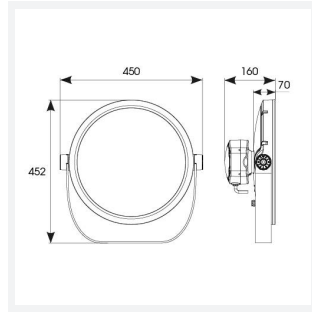

# Kamar

**Kamar Floodlight 3 2200K 20° x 60° Asymmetrical**  
**Code: AKAR3/1/22/ASY/DD3**

<b>Category</b>	Floodlights
<b>Application</b>	Commercial, Hospitality, Industrial, Outdoor, Retail
<b>Specification</b>	Architectural

### GENERAL INFORMATION

Wattage	100W
Lumens Delivered	8600lm
Lm/W	86lm/W
Beam Angle	20/60°
CRI	80
CCT	2200K
Input	220/240V
Operating Temp	-30°C - 50°C
SDCM	6
Product Weight without Packaging	10 kg

### TECHNICAL INFORMATION

Light Source	LED
Colour / Finish	Silver
IP Rating	IP66
Class Protection	1
Internal / External	Internal / External
Surface / Recessed / Suspended	Floor, Pole, Wall
Lumen Depreciation	L70 54,000h
Warranty (Years)	5
CE Mark	Yes
Diameter	394 mm
Height	452 mm