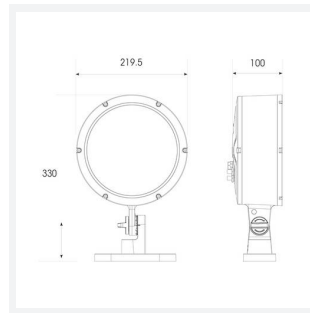

PRODUCT FEATURES

- High performance projector with a vast number of customisation options suitable for all commercial, hospitality, retail and industrial applications
- Beam angle options ranging from 8° up to 60° ensure suitability for most applications
- Low glare hood and honeycomb film accessories available for projects when glare optimisation and upward lighting are considerations
- Die-cast construction provides sleek and modern appearance, perfect for architectural applications
- Multiple control options available, DALI (as standard), DMX and Casambi (35W and 100W only) as well as an extensive collection of CCT options (2000K, 2200K, 2700K, 3000K, 4000K, 5000K, TW, RGBW) provide complete control and light output for even the most complex of projects

GENERAL INFORMATION

Wattage	35W
Lumens Delivered	4000lm
Lm/W	110lm/W
Beam Angle	30°
CRI	80
CCT	2200-4000K
Input	220/240V
Operating Temp	-30°C - 50°C
SDCM	6
Product Weight without Packaging	3.7 kg

TECHNICAL INFORMATION

Light Source	LED
Colour / Finish	Silver
IP Rating	IP66
Class Protection	1
Internal / External	Internal / External
Surface / Recessed / Suspended	Floor, Wall
Lumen Depreciation	L70 54,000h
Warranty (Years)	5
CE Mark	Yes
Diameter	219.5 mm
Height	330 mm