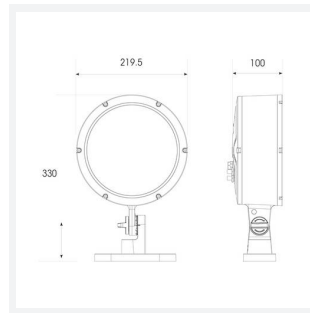

Kamar

Category	Floodlights
Application	Commercial, Hospitality, Industrial, Outdoor, Retail
Specification	Performance

Kamar Floodlight 1 Tunable White 30°
Code: AKAR1/1/TW/WB/DMX

PRODUCT FEATURES

- High performance projector with a vast number of customisation options suitable for all commercial, hospitality, retail and industrial applications
- Beam angle options ranging from 8° up to 60° ensure suitability for most applications
- Low glare hood and honeycomb film accessories available for projects when glare optimisation and upward lighting are considerations
- Die-cast construction provides sleek and modern appearance, perfect for architectural applications
- Multiple control options available, DALI (as standard), DMX and Casambi (35W and 100W only) as well as an extensive collection of CCT options (2000K, 2200K, 2700K, 3000K, 4000K, 5000K, TW, RGBW) provide complete control and light output for even the most complex of projects

GENERAL INFORMATION

Wattage	35W
Lumens Delivered	4000lm
Lm/W	110lm/W
Beam Angle	30°
CRI	80
CCT	2200-4000K
Input	220-240V
Operating Temp	-30°C - 50°C
SDCM	6
Product Weight without Packaging	3.7 kg

TECHNICAL INFORMATION

Light Source	LED
Colour / Finish	Silver
IP Rating	IP66
Class Protection	1
Internal / External	Internal / External
Surface / Recessed / Suspended	Floor, Wall
Lumen Depreciation	L70 54,000h
Warranty (Years)	5
CE Mark	Yes
Diameter	220 mm
Height	330 mm