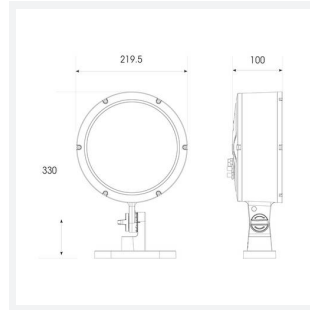

Kamar

Kamar Floodlight 1 Tunable White 60°
Code: AKAR1/1/TW/UWB/OCTO

| | |
|---------------|--|
| Category | Floodlights |
| Application | Commercial, Hospitality, Industrial, Outdoor, Retail |
| Specification | Performance |

PRODUCT FEATURES

- High performance projector with a vast number of customisation options suitable for all commercial, hospitality, retail and industrial applications
- Beam angle options ranging from 8° up to 60° ensure suitability for most applications
- Low glare hood and honeycomb film accessories available for projects when glare optimisation and upward lighting are considerations
- Die-cast construction provides sleek and modern appearance, perfect for architectural applications
- Multiple control options available, DALI (as standard), DMX and Casambi (35W and 100W only) as well as an extensive collection of CCT options (2000K, 2200K, 2700K, 3000K, 4000K, 5000K, TW, RGBW) provide complete control and light output for even the most complex of projects

GENERAL INFORMATION

| | |
|----------------------------------|--------------|
| Wattage | 35W |
| Lumens Delivered | 3800lm |
| Lm/W | 105lm/W |
| Beam Angle | 60° |
| CRI | 80 |
| CCT | 2200-4000K |
| Input | 220/240V |
| Operating Temp | -30°C - 50°C |
| SDCM | 6 |
| Product Weight without Packaging | 3.7 kg |

TECHNICAL INFORMATION

| | |
|--------------------------------|---------------------|
| Light Source | LED |
| Colour / Finish | Silver |
| IP Rating | IP66 |
| Class Protection | 1 |
| Internal / External | Internal / External |
| Surface / Recessed / Suspended | Floor, Wall |
| Lumen Depreciation | L70 54,000h |
| Warranty (Years) | 5 |
| CE Mark | Yes |
| Diameter | 219.5 mm |
| Height | 330 mm |