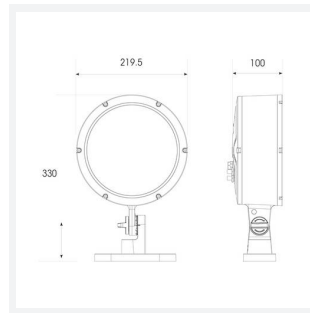

Kamar

Kamar Floodlight 1 Tunable White 60°
Code: AKAR1/1/TW/UWB/DMX

Category	Floodlights
Application	Commercial, Hospitality, Industrial, Outdoor, Retail
Specification	Performance

PRODUCT FEATURES

- High performance projector with a vast number of customisation options suitable for all commercial, hospitality, retail and industrial applications
- Beam angle options ranging from 8° up to 60° ensure suitability for most applications
- Low glare hood and honeycomb film accessories available for projects when glare optimisation and upward lighting are considerations
- Die-cast construction provides sleek and modern appearance, perfect for architectural applications
- Multiple control options available, DALI (as standard), DMX and Casambi (35W and 100W only) as well as an extensive collection of CCT options (2000K, 2200K, 2700K, 3000K, 4000K, 5000K, TW, RGBW) provide complete control and light output for even the most complex of projects

GENERAL INFORMATION

Wattage	35W
Lumens Delivered	3800lm
Lm/W	105lm/W
Beam Angle	60°
CRI	80
CCT	2200-4000K
Input	220/240V
Operating Temp	-30°C - 50°C
SDCM	6
Product Weight without Packaging	3.7 kg

TECHNICAL INFORMATION

Light Source	LED
Colour / Finish	Silver
IP Rating	IP66
Class Protection	1
Internal / External	Internal / External
Surface / Recessed / Suspended	Floor, Wall
Lumen Depreciation	L70 54,000h
Warranty (Years)	5
CE Mark	Yes
Diameter	219.5 mm
Height	330 mm