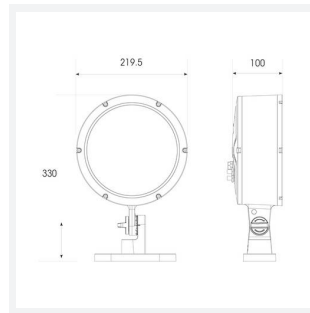

@ansell_lighting

ansellighting

Ansell Lighting

ansell_lighting

Kamar

Kamar Floodlight 1 Tunable White 60°
Code: AKAR1/1/TW/UWB/DMX

Category	Floodlights
Application	Commercial, Hospitality, Industrial, Outdoor, Retail
Specification	Performance

PRODUCT FEATURES

- High performance projector with a vast number of customisation options suitable for all commercial, hospitality, retail and industrial applications
- Beam angle options ranging from 8° up to 60° ensure suitability for most applications
- Low glare hood and honeycomb film accessories available for projects when glare optimisation and upward lighting are considerations
- Die-cast construction provides sleek and modern appearance, perfect for architectural applications
- Multiple control options available, DALI (as standard), DMX and Casambi (35W and 100W only) as well as an extensive collection of CCT options (2000K, 2200K, 2700K, 3000K, 4000K, 5000K, TW, RGBW) provide complete control and light output for even the most complex of projects

GENERAL INFORMATION

Wattage	35W
Lumens Delivered	3800lm
Lm/W	105lm/W
Beam Angle	60°
CRI	80
CCT	2200-4000K
Input	220-240V
Operating Temp	-30°C - 50°C
SDCM	6
Product Weight without Packaging	3.7 kg

TECHNICAL INFORMATION

Light Source	LED
Colour / Finish	Silver
IP Rating	IP66
Class Protection	1
Internal / External	Internal / External
Surface / Recessed / Suspended	Floor, Wall
Lumen Depreciation	L70 54,000h
Warranty (Years)	5
CE Mark	Yes
Diameter	220 mm
Height	330 mm