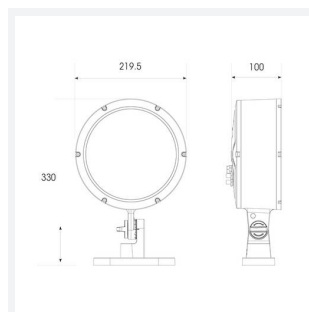

Kamar

Kamar Floodlight 1 Tunable White 8° Symmetrical Code: AKAR1/1/TW/NB/OCTO

Category	Floodlights
Application	Commercial, Hospitality, Industrial, Outdoor, Retail
Specification	Performance

PRODUCT FEATURES

- High performance projector with a vast number of customisation options suitable for all commercial, hospitality, retail and industrial applications
- Beam angle options ranging from 8° up to 60° ensure suitability for most applications
- Low glare hood and honeycomb film accessories available for projects when glare optimisation and upward lighting are considerations
- Die-cast construction provides sleek and modern appearance, perfect for architectural applications
- Multiple control options available, DALI (as standard), DMX and Casambi (35W and 100W only) as well as an extensive collection of CCT options (2000K, 2200K, 2700K, 3000K, 4000K, 5000K, TW, RGBW) provide complete control and light output for even the most complex of projects

GENERAL INFORMATION

Wattage	35W
Lumens Delivered	2300lm
Lm/W	65lm/W
Beam Angle	8°
CRI	80
CCT	2200-4000K
Input	220/240V
Operating Temp	-30°C - 50°C
SDCM	6
Product Weight without Packaging	3.7 kg

TECHNICAL INFORMATION

Light Source	LED
Colour / Finish	Silver
IP Rating	IP66
Class Protection	1
Internal / External	Internal / External
Surface / Recessed / Suspended	Floor, Wall
Lumen Depreciation	L70 54,000h
Warranty (Years)	5
CE Mark	Yes
Diameter	219.5 mm
Height	330 mm