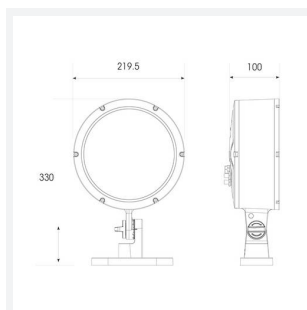

PRODUCT FEATURES

- High performance projector with a vast number of customisation options suitable for all commercial, hospitality, retail and industrial applications
- Beam angle options ranging from 8° up to 60° ensure suitability for most applications
- Low glare hood and honeycomb film accessories available for projects when glare optimisation and upward lighting are considerations
- Die-cast construction provides sleek and modern appearance, perfect for architectural applications
- Multiple control options available, DALI (as standard), DMX and Casambi (35W and 100W only) as well as an extensive collection of CCT options (2000K, 2200K, 2700K, 3000K, 4000K, 5000K, TW, RGBW) provide complete control and light output for even the most complex of projects

GENERAL INFORMATION

Wattage	35W
Lumens Delivered	2300lm
Lm/W	65lm/W
Beam Angle	8°
CRI	80
CCT	2200-4000K
Input	220-240V
Operating Temp	-30°C - 50°C
SDCM	6
Product Weight without Packaging	3.7 kg

TECHNICAL INFORMATION

Light Source	LED
Colour / Finish	Silver
IP Rating	IP66
Class Protection	1
Internal / External	Internal / External
Surface / Recessed / Suspended	Floor, Wall
Lumen Depreciation	L70 54,000h
Warranty (Years)	5
CE Mark	Yes
Diameter	220 mm
Height	330 mm