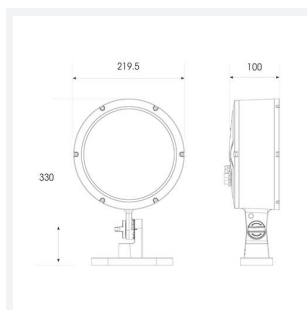

PRODUCT FEATURES

- High performance projector with a vast number of customisation options suitable for all commercial, hospitality, retail and industrial applications
- Beam angle options ranging from 8° up to 60° ensure suitability for most applications
- Low glare hood and honeycomb film accessories available for projects when glare optimisation and upward lighting are considerations
- Die-cast construction provides sleek and modern appearance, perfect for architectural applications
- Multiple control options available, DALI (as standard), DMX and Casambi (35W and 100W only) as well as an extensive collection of CCT options (2000K, 2200K, 2700K, 3000K, 4000K, 5000K, TW, RGBW) provide complete control and light output for even the most complex of projects

GENERAL INFORMATION

Wattage	35W
Lumens Delivered	2300lm
Lm/W	65lm/W
Beam Angle	8°
CRI	80
CCT	2200-4000K
Input	220/240V
Operating Temp	-30°C - 50°C
SDCM	6
Product Weight without Packaging	3.7 kg

TECHNICAL INFORMATION

Light Source	LED
Colour / Finish	Silver
IP Rating	IP66
Class Protection	1
Internal / External	Internal / External
Surface / Recessed / Suspended	Floor, Wall
Lumen Depreciation	L70 54,000h
Warranty (Years)	5
CE Mark	Yes
Diameter	219.5 mm
Height	330 mm