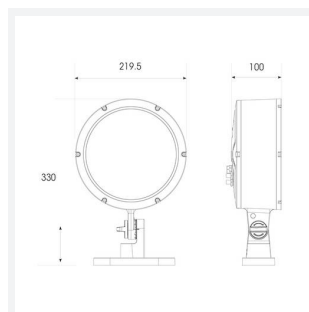

PRODUCT FEATURES

- High performance projector with a vast number of customisation options suitable for all commercial, hospitality, retail and industrial applications
- Beam angle options ranging from 8° up to 60° ensure suitability for most applications
- Low glare hood and honeycomb film accessories available for projects when glare optimisation and upward lighting are considerations
- Die-cast construction provides sleek and modern appearance, perfect for architectural applications
- Multiple control options available, DALI (as standard), DMX and Casambi (35W and 100W only) as well as an extensive collection of CCT options (2000K, 2200K, 2700K, 3000K, 4000K, 5000K, TW, RGBW) provide complete control and light output for even the most complex of projects

GENERAL INFORMATION

Wattage	35W
Lumens Delivered	2300lm
Lm/W	65lm/W
Beam Angle	8°
CRI	80
CCT	2200-4000K
Input	220-240V
Operating Temp	-30°C - 50°C
SDCM	6
Product Weight without Packaging	3.7 kg

TECHNICAL INFORMATION

Light Source	LED
Colour / Finish	Silver
IP Rating	IP66
Class Protection	1
Internal / External	Internal / External
Surface / Recessed / Suspended	Floor, Wall
Lumen Depreciation	L70 54,000h
Warranty (Years)	5
CE Mark	Yes
Diameter	220 mm
Height	330 mm