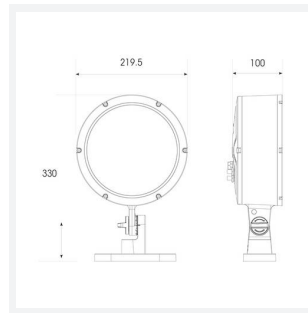

Kamar

Kamar Floodlight 1 Tunable White 12°
Code: AKAR1/1/TW/MB/OCTO

Category	Floodlights
Application	Commercial, Hospitality, Industrial, Outdoor, Retail
Specification	Performance

PRODUCT FEATURES

- High performance projector with a vast number of customisation options suitable for all commercial, hospitality, retail and industrial applications
- Beam angle options ranging from 8° up to 60° ensure suitability for most applications
- Low glare hood and honeycomb film accessories available for projects when glare optimisation and upward lighting are considerations
- Die-cast construction provides sleek and modern appearance, perfect for architectural applications
- Multiple control options available, DALI (as standard), DMX and Casambi (35W and 100W only) as well as an extensive collection of CCT options (2000K, 2200K, 2700K, 3000K, 4000K, 5000K, TW, RGBW) provide complete control and light output for even the most complex of projects

GENERAL INFORMATION

Wattage	35W
Lumens Delivered	4000lm
Lm/W	110lm/W
Beam Angle	12°
CRI	80
CCT	2200-4000K
Input	220-240V
Operating Temp	-30°C - 50°C
SDCM	6
Product Weight without Packaging	3.7 kg

TECHNICAL INFORMATION

Light Source	LED
Colour / Finish	Silver
IP Rating	IP66
Class Protection	1
Internal / External	Internal / External
Surface / Recessed / Suspended	Floor, Wall
Lumen Depreciation	L70 54,000h
Warranty (Years)	5
CE Mark	Yes
Diameter	220 mm
Height	330 mm