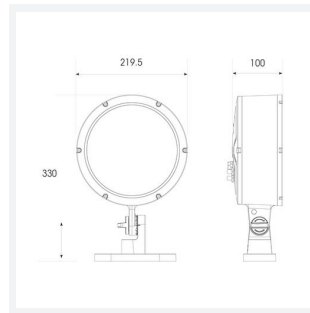

PRODUCT FEATURES

- High performance projector with a vast number of customisation options suitable for all commercial, hospitality, retail and industrial applications
- Beam angle options ranging from 8° up to 60° ensure suitability for most applications
- Low glare hood and honeycomb film accessories available for projects when glare optimisation and upward lighting are considerations
- Die-cast construction provides sleek and modern appearance, perfect for architectural applications
- Multiple control options available, DALI (as standard), DMX and Casambi (35W and 100W only) as well as an extensive collection of CCT options (2000K, 2200K, 2700K, 3000K, 4000K, 5000K, TW, RGBW) provide complete control and light output for even the most complex of projects

GENERAL INFORMATION

Wattage	35W
Lumens Delivered	4000lm
Lm/W	110lm/W
Beam Angle	12°
CRI	80
CCT	2200-4000K
Input	220/240V
Operating Temp	-30°C - 50°C
SDCM	6
Product Weight without Packaging	3.7 kg

TECHNICAL INFORMATION

Light Source	LED
Colour / Finish	Silver
IP Rating	IP66
Class Protection	1
Internal / External	Internal / External
Surface / Recessed / Suspended	Floor, Wall
Lumen Depreciation	L70 54,000h
Warranty (Years)	5
CE Mark	Yes
Diameter	219.5 mm
Height	330 mm