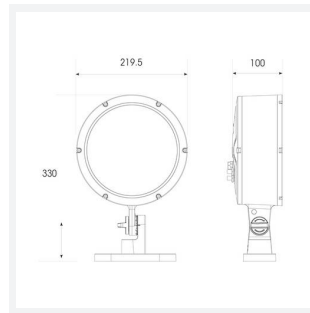

Kamar

Kamar Floodlight 1 Tunable White 20° x 60°
Code: AKAR1/1/TW/ASY/OCTO

Category	Floodlights
Application	Commercial, Hospitality, Industrial, Outdoor, Retail
Specification	Performance

PRODUCT FEATURES

- High performance projector with a vast number of customisation options suitable for all commercial, hospitality, retail and industrial applications
- Beam angle options ranging from 8° up to 60° ensure suitability for most applications
- Low glare hood and honeycomb film accessories available for projects when glare optimisation and upward lighting are considerations
- Die-cast construction provides sleek and modern appearance, perfect for architectural applications
- Multiple control options available, DALI (as standard), DMX and Casambi (35W and 100W only) as well as an extensive collection of CCT options (2000K, 2200K, 2700K, 3000K, 4000K, 5000K, TW, RGBW) provide complete control and light output for even the most complex of projects

GENERAL INFORMATION

Wattage	35W
Lumens Delivered	3700lm
Lm/W	105lm/W
Beam Angle	20/60°
CRI	80
CCT	2200-4000K
Input	220/240V
Operating Temp	-30°C - 50°C
SDCM	6
Product Weight without Packaging	3.7 kg

TECHNICAL INFORMATION

Light Source	LED
Colour / Finish	Silver
IP Rating	IP66
Class Protection	1
Internal / External	Internal / External
Surface / Recessed / Suspended	Floor, Wall
Lumen Depreciation	L70 54,000h
Warranty (Years)	5
CE Mark	Yes
Diameter	219.5 mm
Height	330 mm