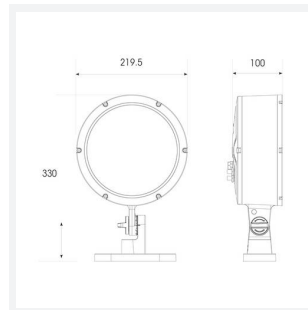

Kamar

Kamar Floodlight 1 Tunable White 20° x 60°
Code: AKAR1/1/TW/ASY/OCTO

| | |
|---------------|------------------------------------------------------|
| Category | Floodlights |
| Application | Commercial, Hospitality, Industrial, Outdoor, Retail |
| Specification | Performance |

PRODUCT FEATURES

- High performance projector with a vast number of customisation options suitable for all commercial, hospitality, retail and industrial applications
- Beam angle options ranging from 8° up to 60° ensure suitability for most applications
- Low glare hood and honeycomb film accessories available for projects when glare optimisation and upward lighting are considerations
- Die-cast construction provides sleek and modern appearance, perfect for architectural applications
- Multiple control options available, DALI (as standard), DMX and Casambi (35W and 100W only) as well as an extensive collection of CCT options (2000K, 2200K, 2700K, 3000K, 4000K, 5000K, TW, RGBW) provide complete control and light output for even the most complex of projects

GENERAL INFORMATION

| | |
|----------------------------------|--------------|
| Wattage | 35W |
| Lumens Delivered | 3700lm |
| Lm/W | 105lm/W |
| Beam Angle | 20/60° |
| CRI | 80 |
| CCT | 2200-4000K |
| Input | 220-240V |
| Operating Temp | -30°C - 50°C |
| SDCM | 6 |
| Product Weight without Packaging | 3.7 kg |

TECHNICAL INFORMATION

| | |
|--------------------------------|---------------------|
| Light Source | LED |
| Colour / Finish | Silver |
| IP Rating | IP66 |
| Class Protection | 1 |
| Internal / External | Internal / External |
| Surface / Recessed / Suspended | Floor, Wall |
| Lumen Depreciation | L70 54,000h |
| Warranty (Years) | 5 |
| CE Mark | Yes |
| Diameter | 220 mm |
| Height | 330 mm |