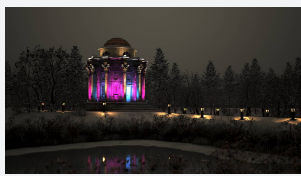

# Kamar

<b>Category</b>	Floodlights
<b>Application</b>	Commercial, Hospitality, Industrial, Outdoor, Retail
<b>Specification</b>	Performance

**Kamar Floodlight 1 RGBW 4000K 30° Symmetrical**  
**Code: AKAR1/1/RGBW40/WB/OCTO**

## PRODUCT FEATURES

- High performance projector with a vast number of customisation options suitable for all commercial, hospitality, retail and industrial applications
- Beam angle options ranging from 8° up to 60° ensure suitability for most applications
- Low glare hood and honeycomb film accessories available for projects when glare optimisation and upward lighting are considerations
- Die-cast construction provides sleek and modern appearance, perfect for architectural applications
- Multiple control options available, DALI (as standard), DMX and Casambi (35W and 100W only) as well as an extensive collection of CCT options (2000K, 2200K, 2700K, 3000K, 4000K, 5000K, TW, RGBW) provide complete control and light output for even the most complex of projects

### GENERAL INFORMATION

Wattage	35W
Beam Angle	30°
CRI	80
CCT	RGBW (RGB+4000K)
Input	220/240V
Operating Temp	-30°C - 50°C
SDCM	6
Product Weight without Packaging	3.7 kg