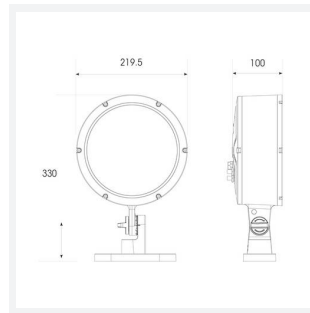

# Kamar

<b>Category</b>	Floodlights
<b>Application</b>	Commercial, Hospitality, Industrial, Outdoor, Retail
<b>Specification</b>	Performance

**Kamar Floodlight 1 RGBW 4000K 30° Symmetrical**  
**Code: AKAR1/1/RGBW40/WB/OCTO**

## PRODUCT FEATURES

- High performance projector with a vast number of customisation options suitable for all commercial, hospitality, retail and industrial applications
- Beam angle options ranging from 8° up to 60° ensure suitability for most applications
- Low glare hood and honeycomb film accessories available for projects when glare optimisation and upward lighting are considerations
- Die-cast construction provides sleek and modern appearance, perfect for architectural applications
- Multiple control options available, DALI (as standard), DMX and Casambi (35W and 100W only) as well as an extensive collection of CCT options (2000K, 2200K, 2700K, 3000K, 4000K, 5000K, TW, RGBW) provide complete control and light output for even the most complex of projects

### GENERAL INFORMATION

Wattage	35W
Beam Angle	30°
CRI	80
CCT	RGBW (RGB+4000K)
Input	220/240V
Operating Temp	-30°C - 50°C
SDCM	6
Product Weight without Packaging	3.7 kg

### TECHNICAL INFORMATION

Light Source	LED
Colour / Finish	Silver
IP Rating	IP66
Class Protection	1
Internal / External	Internal / External
Surface / Recessed / Suspended	Floor, Wall
Lumen Depreciation	L70 54,000h
Warranty (Years)	5
CE Mark	Yes
Diameter	219.5 mm
Height	330 mm