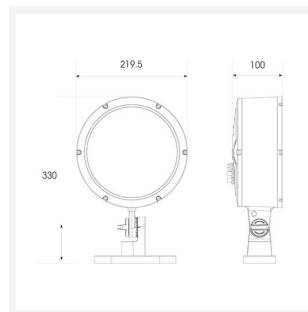

Kamar

Kamar Floodlight 1 RGBW 4000K 30° Symmetrical
Code: AKAR1/1/RGBW40/WB/OCTO

Category	Floodlights
Application	Commercial, Hospitality, Industrial, Outdoor, Retail
Specification	Performance

PRODUCT FEATURES

- High performance projector with a vast number of customisation options suitable for all commercial, hospitality, retail and industrial applications
- Beam angle options ranging from 8° up to 60° ensure suitability for most applications
- Low glare hood and honeycomb film accessories available for projects when glare optimisation and upward lighting are considerations
- Die-cast construction provides sleek and modern appearance, perfect for architectural applications
- Multiple control options available, DALI (as standard), DMX and Casambi (35W and 100W only) as well as an extensive collection of CCT options (2000K, 2200K, 2700K, 3000K, 4000K, 5000K, TW, RGBW) provide complete control and light output for even the most complex of projects

GENERAL INFORMATION

Wattage	35W
Beam Angle	30°
CRI	80
CCT	RGBW (RGB+4000K)
Input	220-240V
Operating Temp	-30°C - 50°C
SDCM	6
Product Weight without Packaging	3.7 kg

TECHNICAL INFORMATION

Light Source	LED
Colour / Finish	Silver
IP Rating	IP66
Class Protection	1
Internal / External	Internal / External
Surface / Recessed / Suspended	Floor, Wall
Lumen Depreciation	L70 54,000h
Warranty (Years)	5
CE Mark	Yes
Diameter	220 mm
Height	330 mm