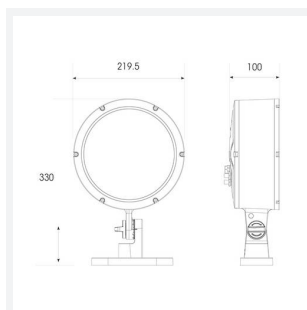

Kamar

Kamar Floodlight 1 RGBW 4000K 60° Symmetrical
Code: AKAR1/1/RGBW40/UWB/DMX

Category	Floodlights
Application	Commercial, Hospitality, Industrial, Outdoor, Retail
Specification	Performance

PRODUCT FEATURES

- High performance projector with a vast number of customisation options suitable for all commercial, hospitality, retail and industrial applications
- Beam angle options ranging from 8° up to 60° ensure suitability for most applications
- Low glare hood and honeycomb film accessories available for projects when glare optimisation and upward lighting are considerations
- Die-cast construction provides sleek and modern appearance, perfect for architectural applications
- Multiple control options available, DALI (as standard), DMX and Casambi (35W and 100W only) as well as an extensive collection of CCT options (2000K, 2200K, 2700K, 3000K, 4000K, 5000K, TW, RGBW) provide complete control and light output for even the most complex of projects

GENERAL INFORMATION

Wattage	35W
Beam Angle	60°
CRI	80
CCT	RGBW (RGB+4000K)
Input	220/240V
Operating Temp	-30°C - 50°C
SDCM	6
Product Weight without Packaging	3.7 kg

TECHNICAL INFORMATION

Light Source	LED
Colour / Finish	Silver
IP Rating	IP66
Class Protection	1
Internal / External	Internal / External
Surface / Recessed / Suspended	Floor, Wall
Lumen Depreciation	L70 54,000h
Warranty (Years)	5
CE Mark	Yes
Diameter	219.5 mm
Height	330 mm