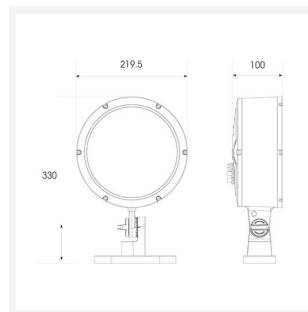

Kamar

Kamar Floodlight 1 RGBW 4000K 8° Symmetrical
Code: AKAR1/1/RGBW40/NB/OCTO

Category	Floodlights
Application	Commercial, Hospitality, Industrial, Outdoor, Retail
Specification	Performance

PRODUCT FEATURES

- High performance projector with a vast number of customisation options suitable for all commercial, hospitality, retail and industrial applications
- Beam angle options ranging from 8° up to 60° ensure suitability for most applications
- Low glare hood and honeycomb film accessories available for projects when glare optimisation and upward lighting are considerations
- Die-cast construction provides sleek and modern appearance, perfect for architectural applications
- Multiple control options available, DALI (as standard), DMX and Casambi (35W and 100W only) as well as an extensive collection of CCT options (2000K, 2200K, 2700K, 3000K, 4000K, 5000K, TW, RGBW) provide complete control and light output for even the most complex of projects

GENERAL INFORMATION

Wattage	35W
Beam Angle	8°
CRI	80
CCT	RGBW (RGB+4000K)
Input	220/240V
Operating Temp	-30°C - 50°C
SDCM	6
Product Weight without Packaging	3.7 kg

TECHNICAL INFORMATION

Light Source	LED
Colour / Finish	Silver
IP Rating	IP66
Class Protection	1
Internal / External	Internal / External
Surface / Recessed / Suspended	Floor, Wall
Lumen Depreciation	L70 54,000h
Warranty (Years)	5
CE Mark	Yes
Diameter	219.5 mm
Height	330 mm