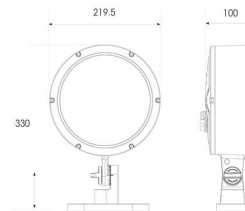

# Kamar

**Kamar Floodlight 1 RGBW 4000K 8° Symmetrical**  
**Code: AKAR1/1/RGBW40/NB/DMX**

<b>Category</b>	Floodlights
<b>Application</b>	Commercial, Hospitality, Industrial, Outdoor, Retail
<b>Specification</b>	Performance

- High performance projector with a vast number of customisation options suitable for all commercial, hospitality, retail and industrial applications
- Beam angle options ranging from 8° up to 60° ensure suitability for most applications
- Low glare hood and honeycomb film accessories available for projects when glare optimisation and upward lighting are considerations
- Die-cast construction provides sleek and modern appearance, perfect for architectural applications
- Multiple control options available, DALI, DMX and Casambi (35W and 100W only) as well as an extensive collection of CCT options provide complete control and light output for even the most complex of projects

GENERAL INFORMATION	
Wattage	35W
Beam Angle	8°
CRI	80
CCT	RGBW (RGB+4000K)
Input	220-240V
Operating Temp	-30°C - 50°C
SDCM	6
Product Weight without Packaging	3.86 kg

TECHNICAL INFORMATION	
Light Source	LED
Colour / Finish	Silver
IP Rating	IP66
Class Protection	1
Internal / External	Internal / External
Surface / Recessed / Suspended	Floor, Wall
Lumen Depreciation	L70 54,000h
Warranty (Years)	5
CE Mark	Yes
Diameter	220 mm
Height	330 mm