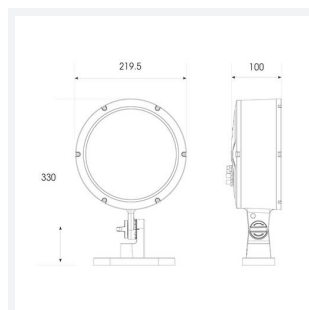

Kamar

Kamar Floodlight 1 RGBW 4000K 12° Symmetrical
Code: AKAR1/1/RGBW40/MB/OCTO

Category	Floodlights
Application	Commercial, Hospitality, Industrial, Outdoor, Retail
Specification	Performance

PRODUCT FEATURES

- High performance projector with a vast number of customisation options suitable for all commercial, hospitality, retail and industrial applications
- Beam angle options ranging from 8° up to 60° ensure suitability for most applications
- Low glare hood and honeycomb film accessories available for projects when glare optimisation and upward lighting are considerations
- Die-cast construction provides sleek and modern appearance, perfect for architectural applications
- Multiple control options available, DALI (as standard), DMX and Casambi (35W and 100W only) as well as an extensive collection of CCT options (2000K, 2200K, 2700K, 3000K, 4000K, 5000K, TW, RGBW) provide complete control and light output for even the most complex of projects

GENERAL INFORMATION

Wattage	35W
Beam Angle	12°
CRI	80
CCT	RGBW (RGB+4000K)
Input	220-240V
Operating Temp	-30°C - 50°C
SDCM	6
Product Weight without Packaging	3.7 kg

TECHNICAL INFORMATION

Light Source	LED
Colour / Finish	Silver
IP Rating	IP66
Class Protection	1
Internal / External	Internal / External
Surface / Recessed / Suspended	Floor, Wall
Lumen Depreciation	L70 54,000h
Warranty (Years)	5
CE Mark	Yes
Diameter	220 mm
Height	330 mm