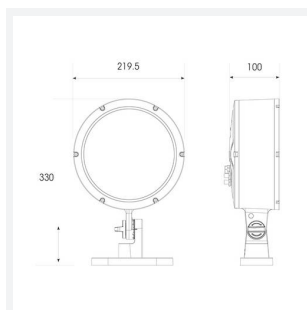

Kamar

Kamar Floodlight 1 RGBW 4000K 12° Symmetrical
Code: AKAR1/1/RGBW40/MB/OCTO

Category	Floodlights
Application	Commercial, Hospitality, Industrial, Outdoor, Retail
Specification	Performance

PRODUCT FEATURES

- High performance projector with a vast number of customisation options suitable for all commercial, hospitality, retail and industrial applications
- Beam angle options ranging from 8° up to 60° ensure suitability for most applications
- Low glare hood and honeycomb film accessories available for projects when glare optimisation and upward lighting are considerations
- Die-cast construction provides sleek and modern appearance, perfect for architectural applications
- Multiple control options available, DALI (as standard), DMX and Casambi (35W and 100W only) as well as an extensive collection of CCT options (2000K, 2200K, 2700K, 3000K, 4000K, 5000K, TW, RGBW) provide complete control and light output for even the most complex of projects

GENERAL INFORMATION

Wattage	35W
Beam Angle	12°
CRI	80
CCT	RGBW (RGB+4000K)
Input	220/240V
Operating Temp	-30°C - 50°C
SDCM	6
Product Weight without Packaging	3.7 kg

TECHNICAL INFORMATION

Light Source	LED
Colour / Finish	Silver
IP Rating	IP66
Class Protection	1
Internal / External	Internal / External
Surface / Recessed / Suspended	Floor, Wall
Lumen Depreciation	L70 54,000h
Warranty (Years)	5
CE Mark	Yes
Diameter	219.5 mm
Height	330 mm