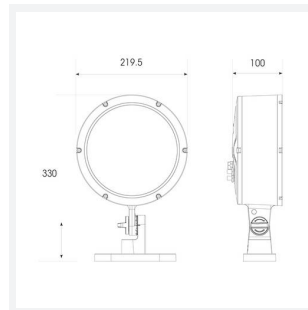

Kamar

Kamar Floodlight 1 RGBW 4000K 20° x 60°
Code: AKAR1/1/RGBW40/ASY/OCTO

Category	Floodlights
Application	Commercial, Hospitality, Industrial, Outdoor, Retail
Specification	Performance

PRODUCT FEATURES

- High performance projector with a vast number of customisation options suitable for all commercial, hospitality, retail and industrial applications
- Beam angle options ranging from 8° up to 60° ensure suitability for most applications
- Low glare hood and honeycomb film accessories available for projects when glare optimisation and upward lighting are considerations
- Die-cast construction provides sleek and modern appearance, perfect for architectural applications
- Multiple control options available, DALI (as standard), DMX and Casambi (35W and 100W only) as well as an extensive collection of CCT options (2000K, 2200K, 2700K, 3000K, 4000K, 5000K, TW, RGBW) provide complete control and light output for even the most complex of projects

GENERAL INFORMATION

Wattage	35W
Beam Angle	20/60°
CRI	80
CCT	RGBW (RGB+4000K)
Input	220-240V
Operating Temp	-30°C - 50°C
SDCM	6
Product Weight without Packaging	3.7 kg

TECHNICAL INFORMATION

Light Source	LED
Colour / Finish	Silver
IP Rating	IP66
Class Protection	1
Internal / External	Internal / External
Surface / Recessed / Suspended	Floor, Wall
Lumen Depreciation	L70 54,000h
Warranty (Years)	5
CE Mark	Yes
Diameter	220 mm
Height	330 mm