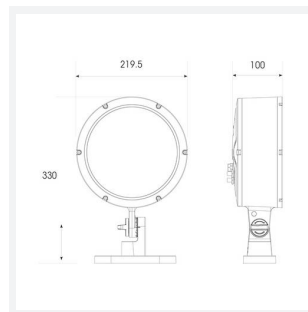

# Kamar

<b>Category</b>	Floodlights
<b>Application</b>	Commercial, Hospitality, Industrial, Outdoor, Retail
<b>Specification</b>	Performance

**Kamar Floodlight 1 RGBW 4000K 20° x 60°**  
**Code: AKAR1/1/RGBW40/ASY/OCTO**

## PRODUCT FEATURES

- High performance projector with a vast number of customisation options suitable for all commercial, hospitality, retail and industrial applications
- Beam angle options ranging from 8° up to 60° ensure suitability for most applications
- Low glare hood and honeycomb film accessories available for projects when glare optimisation and upward lighting are considerations
- Die-cast construction provides sleek and modern appearance, perfect for architectural applications
- Multiple control options available, DALI (as standard), DMX and Casambi (35W and 100W only) as well as an extensive collection of CCT options (2000K, 2200K, 2700K, 3000K, 4000K, 5000K, TW, RGBW) provide complete control and light output for even the most complex of projects

### GENERAL INFORMATION

Wattage	35W
Beam Angle	20/60°
CRI	80
CCT	RGBW (RGB+4000K)
Input	220/240V
Operating Temp	-30°C - 50°C
SDCM	6
Product Weight without Packaging	3.7 kg

### TECHNICAL INFORMATION

Light Source	LED
Colour / Finish	Silver
IP Rating	IP66
Class Protection	1
Internal / External	Internal / External
Surface / Recessed / Suspended	Floor, Wall
Lumen Depreciation	L70 54,000h
Warranty (Years)	5
CE Mark	Yes
Diameter	219.5 mm
Height	330 mm