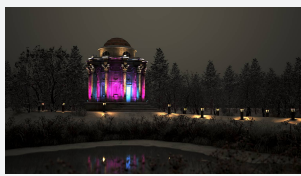

# Kamar

<b>Category</b>	Floodlights
<b>Application</b>	Commercial, Hospitality, Industrial, Outdoor, Retail
<b>Specification</b>	Performance

**Kamar Floodlight 1 RGBW 4000K 20° x 60°**  
**Code: AKAR1/1/RGBW40/ASY/OCTO**

## PRODUCT FEATURES

- High performance projector with a vast number of customisation options suitable for all commercial, hospitality, retail and industrial applications
- Beam angle options ranging from 8° up to 60° ensure suitability for most applications
- Low glare hood and honeycomb film accessories available for projects when glare optimisation and upward lighting are considerations
- Die-cast construction provides sleek and modern appearance, perfect for architectural applications
- Multiple control options available, DALI (as standard), DMX and Casambi (35W and 100W only) as well as an extensive collection of CCT options (2000K, 2200K, 2700K, 3000K, 4000K, 5000K, TW, RGBW) provide complete control and light output for even the most complex of projects

### GENERAL INFORMATION

Wattage	35W
Beam Angle	20/60°
CRI	80
CCT	RGBW (RGB+4000K)
Input	220/240V
Operating Temp	-30°C - 50°C
SDCM	6
Product Weight without Packaging	3.7 kg