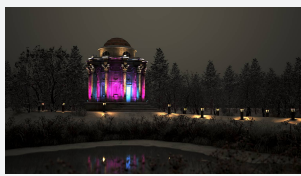

Kamar

Kamar Floodlight 1 RGBW 4000K 20° x 60°
Code: AKAR1/1/RGBW40/ASY/OCTO

Category	Floodlights
Application	Commercial, Hospitality, Industrial, Outdoor, Retail
Specification	Performance

PRODUCT FEATURES

- High performance projector with a vast number of customisation options suitable for all commercial, hospitality, retail and industrial applications
- Beam angle options ranging from 8° up to 60° ensure suitability for most applications
- Low glare hood and honeycomb film accessories available for projects when glare optimisation and upward lighting are considerations
- Die-cast construction provides sleek and modern appearance, perfect for architectural applications
- Multiple control options available, DALI (as standard), DMX and Casambi (35W and 100W only) as well as an extensive collection of CCT options (2000K, 2200K, 2700K, 3000K, 4000K, 5000K, TW, RGBW) provide complete control and light output for even the most complex of projects

GENERAL INFORMATION

Wattage	35W
Beam Angle	20/60°
CRI	80
CCT	RGBW (RGB+4000K)
Input	220-240V
Operating Temp	-30°C - 50°C
SDCM	6
Product Weight without Packaging	3.7 kg

TECHNICAL INFORMATION

Light Source	LED
Colour / Finish	Silver
IP Rating	IP66
Class Protection	1
Internal / External	Internal / External
Surface / Recessed / Suspended	Floor, Wall
Lumen Depreciation	L70 54,000h
Warranty (Years)	5
CE Mark	Yes
Diameter	220 mm
Height	330 mm