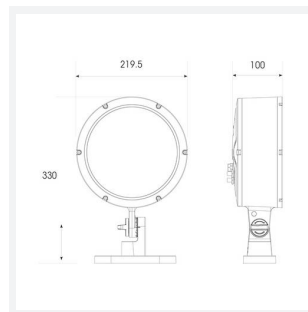

# Kamar

<b>Category</b>	Floodlights
<b>Application</b>	Commercial, Hospitality, Industrial, Outdoor, Retail
<b>Specification</b>	Performance

**Kamar Floodlight 1 RGBW 4000K 20° x 60°**  
**Code: AKAR1/1/RGBW40/ASY/DMX**

## PRODUCT FEATURES

- High performance projector with a vast number of customisation options suitable for all commercial, hospitality, retail and industrial applications
- Beam angle options ranging from 8° up to 60° ensure suitability for most applications
- Low glare hood and honeycomb film accessories available for projects when glare optimisation and upward lighting are considerations
- Die-cast construction provides sleek and modern appearance, perfect for architectural applications
- Multiple control options available, DALI (as standard), DMX and Casambi (35W and 100W only) as well as an extensive collection of CCT options (2000K, 2200K, 2700K, 3000K, 4000K, 5000K, TW, RGBW) provide complete control and light output for even the most complex of projects

### GENERAL INFORMATION

Wattage	35W
Beam Angle	20/60°
CRI	80
CCT	RGBW (RGB+4000K)
Input	220/240V
Operating Temp	-30°C - 50°C
SDCM	6
Product Weight without Packaging	3.7 kg

### TECHNICAL INFORMATION

Light Source	LED
Colour / Finish	Silver
IP Rating	IP66
Class Protection	1
Internal / External	Internal / External
Surface / Recessed / Suspended	Floor, Wall
Lumen Depreciation	L70 54,000h
Warranty (Years)	5
CE Mark	Yes
Diameter	219.5 mm
Height	330 mm