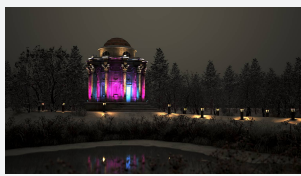

# Kamar

<b>Category</b>	Floodlights
<b>Application</b>	Commercial, Hospitality, Industrial, Outdoor, Retail
<b>Specification</b>	Performance

**Kamar Floodlight 1 RGBW 4000K 20° x 60°**  
**Code: AKAR1/1/RGBW40/ASY/DMX**

## PRODUCT FEATURES

- High performance projector with a vast number of customisation options suitable for all commercial, hospitality, retail and industrial applications
- Beam angle options ranging from 8° up to 60° ensure suitability for most applications
- Low glare hood and honeycomb film accessories available for projects when glare optimisation and upward lighting are considerations
- Die-cast construction provides sleek and modern appearance, perfect for architectural applications
- Multiple control options available, DALI (as standard), DMX and Casambi (35W and 100W only) as well as an extensive collection of CCT options (2000K, 2200K, 2700K, 3000K, 4000K, 5000K, TW, RGBW) provide complete control and light output for even the most complex of projects

### GENERAL INFORMATION

Wattage	35W
Beam Angle	20/60°
CRI	80
CCT	RGBW (RGB+4000K)
Input	220/240V
Operating Temp	-30°C - 50°C
SDCM	6
Product Weight without Packaging	3.7 kg