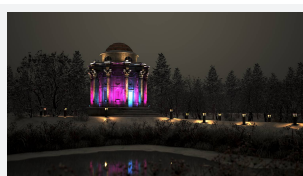

# Kamar

Kamar Floodlight 1 RGBW 4000K 20° x 60°  
Code: AKAR1/1/RGBW40/ASY/DMX

Category	Floodlights
Application	Commercial, Hospitality, Industrial, Outdoor, Retail
Specification	Performance

## PRODUCT FEATURES

- High performance projector with a vast number of customisation options suitable for all commercial, hospitality, retail and industrial applications
- Beam angle options ranging from 8° up to 60° ensure suitability for most applications
- Low glare hood and honeycomb film accessories available for projects when glare optimisation and upward lighting are considerations
- Die-cast construction provides sleek and modern appearance, perfect for architectural applications
- Multiple control options available, DALI (as standard), DMX and Casambi (35W and 100W only) as well as an extensive collection of CCT options (2000K, 2200K, 2700K, 3000K, 4000K, 5000K, TW, RGBW) provide complete control and light output for even the most complex of projects

### GENERAL INFORMATION

Wattage	35W
Beam Angle	20/60°
CRI	80
CCT	RGBW (RGB+4000K)
Input	220-240V
Operating Temp	-30°C - 50°C
SDCM	6
Product Weight without Packaging	3.7 kg