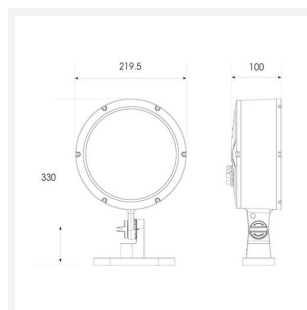

# Kamar

Kamar Floodlight 1 RGBW 4000K 20° x 60°  
Code: AKAR1/1/RGBW40/ASY/DMX

Category	Floodlights
Application	Commercial, Hospitality, Industrial, Outdoor, Retail
Specification	Performance

### GENERAL INFORMATION

Wattage	35W
Beam Angle	20/60°
CRI	80
CCT	RGBW (RGB+4000K)
Input	220-240V
Operating Temp	-30°C - 50°C
SDCM	6
Product Weight without Packaging	3.7 kg

### TECHNICAL INFORMATION

Light Source	LED
Colour / Finish	Silver
IP Rating	IP66
Class Protection	1
Internal / External	Internal / External
Surface / Recessed / Suspended	Floor, Wall
Lumen Depreciation	L70 54,000h
Warranty (Years)	5
CE Mark	Yes
Diameter	220 mm
Height	330 mm