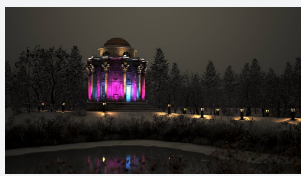

# Kamar

<b>Category</b>	Floodlights
<b>Application</b>	Commercial, Hospitality, Industrial, Outdoor, Retail
<b>Specification</b>	Performance

**Kamar Floodlight 1 RGBW 3000K 30° Symmetrical**  
**Code: AKAR1/1/RGBW30/WB/OCTO**

## PRODUCT FEATURES

- High performance projector with a vast number of customisation options suitable for all commercial, hospitality, retail and industrial applications
- Beam angle options ranging from 8° up to 60° ensure suitability for most applications
- Low glare hood and honeycomb film accessories available for projects when glare optimisation and upward lighting are considerations
- Die-cast construction provides sleek and modern appearance, perfect for architectural applications
- Multiple control options available, DALI (as standard), DMX and Casambi (35W and 100W only) as well as an extensive collection of CCT options (2000K, 2200K, 2700K, 3000K, 4000K, 5000K, TW, RGBW) provide complete control and light output for even the most complex of projects

### GENERAL INFORMATION

Wattage	35W
Beam Angle	30°
CRI	80
CCT	RGBW (RGB+3000K)
Input	220-240V
Operating Temp	-30°C - 50°C
SDCM	6
Product Weight without Packaging	3.7 kg